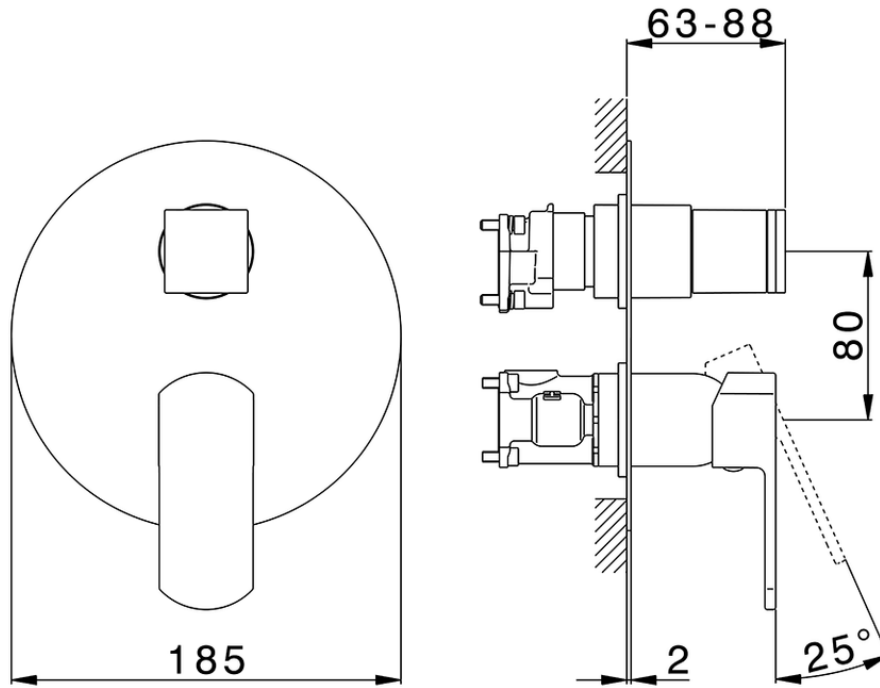

## Exposed part for Single Lever One Box Valve DADO\_DD0BM030

DD0BM030

<https://en.huberitalia.com/exposed-part-for-single-lever-one-box-valve-dado-dd0bm030>

ZB00B031

<https://en.huberitalia.com/one-box-universal-concealed-part-one-box-zb00b031>

ZB00B030

<https://en.huberitalia.com/one-box-universal-concealed-part-one-box-zb00b030>

2024-12-22