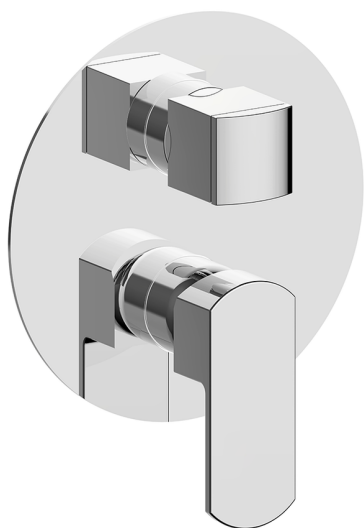

Exposed part for Single Lever One Box Valve DADO_DD0BM030

MODEL **DD0BM030**

Exposed part for Single Lever One Box Valve, with 2-3 outlet diverter, Minimum depth of installation: 67 mm, without concealed part, for items ZB00B030-ZB00B031

AVAILABLE FINISHINGS

-  **21** 21 Chrome
-  **2B** 2B Polished Nickel
-  **2F** 2F Brushed Nickel
-  **40** 40 Matt Black
-  **4Q** 4Q Matt White

CHARACTERISTICS

Cartridge Spare Parts **ZZ97179000**
35 mm Cartridge
 Installation **Concealed**
 Required concealed parts **ZB00B031**
ZB00B030

Exposed part for Single Lever One Box Valve DADO_DD0BM030

DD0BM030

<https://en.huberitalia.com/exposed-part-for-single-lever-one-box-valve-dado-dd0bm030>

One Box Universal Concealed Part ONE BOX_ZB00B031

MODEL **ZB00B031**

One Box Universal Concealed Part, for 1 or 2 or 3 outlet thermostatic or single lever, without trim kit, with noise reducers, with sealing gasket

AVAILABLE FINISHINGS

04 04 Without finishing