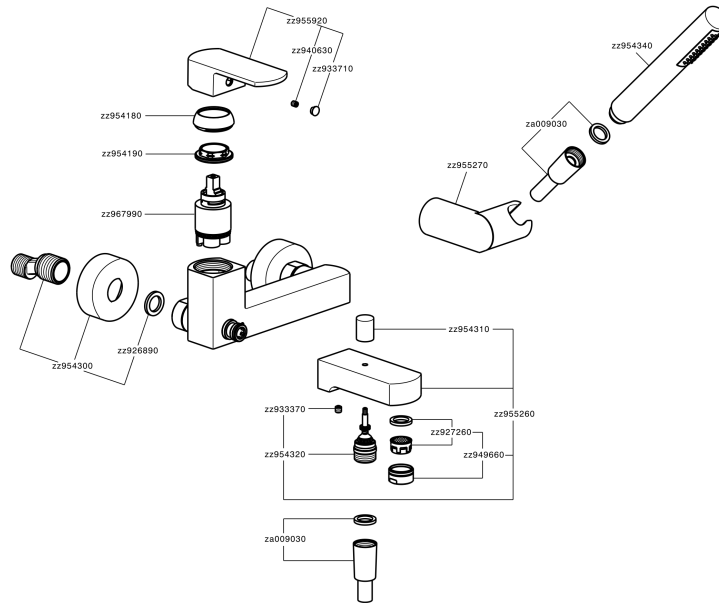

## Single lever bath mixer, with shower set DADO\_DD000120

MODEL **DD000120**

Single lever bath mixer, with shower set, wall mounted adjustable handshower bracket, D.26 mm ABS minimalistic one spray handshower, 150 cm SUPREME smooth flexible hose

### CHARACTERISTICS

Cartridge Spare Parts **ZZ96799000**  
**35 mm Cartridge**

## Single lever bath mixer, with shower set DADO\_DD000120

DD000120

<https://en.huberitalia.com/single-lever-bath-mixer-with-shower-set-dado-dd000120>

2026-06-13