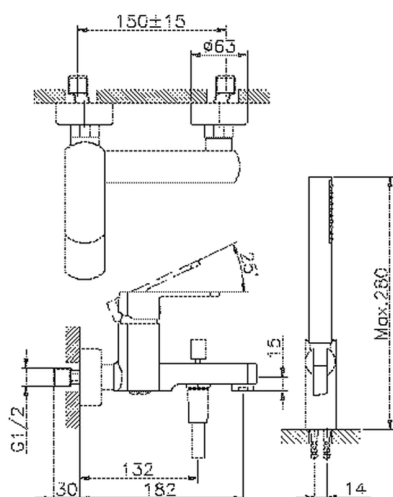

Single lever bath mixer, with shower set DADO_DD000120

MODEL **DD000120**

Single lever bath mixer, with shower set, wall mounted adjustable handshower bracket, D.26 mm ABS minimalistic one spray handshower, 150 cm SUPREME smooth flexible hose

AVAILABLE FINISHINGS

- 
21 21 Chrome
- 
2B 2B Polished Nickel
- 
2F 2F Brushed Nickel
- 
40 40 Matt Black
- 
4Q 4Q Matt White

CHARACTERISTICS

Cartridge Spare Parts **ZZ96799000**
35 mm Cartridge

Single lever bath mixer, with shower set DADO_DD000120

DD000120

<https://en.huberitalia.com/single-lever-bath-mixer-with-shower-set-dado-dd000120>

2026-04-06