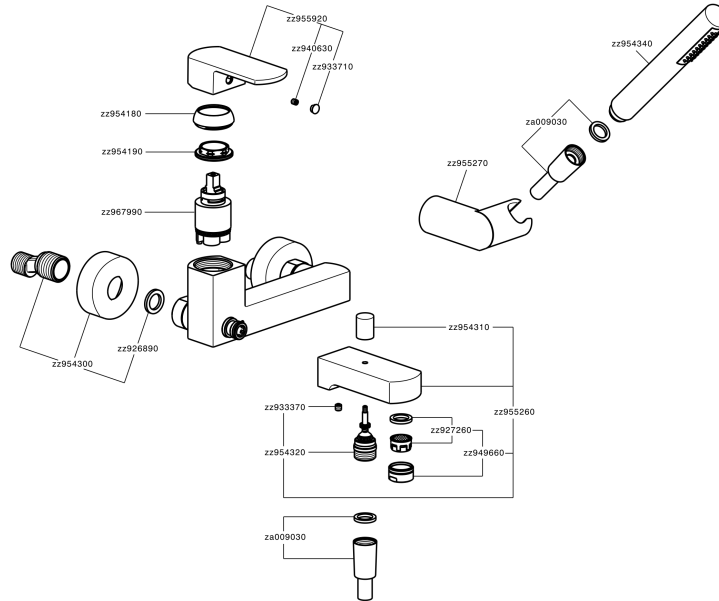

Single lever bath mixer, with shower set DADO_DD000120

MODEL **DD000120**

Single lever bath mixer, with shower set, wall mounted adjustable handshower bracket, D.26 mm ABS minimalistic one spray handshower, 150 cm SUPREME smooth flexible hose

AVAILABLE FINISHINGS

-  **21** 21 Chrome
-  **2B** 2B Polished Nickel
-  **2F** 2F Brushed Nickel
-  **40** 40 Matt Black
-  **4Q** 4Q Matt White

CHARACTERISTICS

Cartridge Spare Parts **ZZ96799000**
35 mm Cartridge

Single lever bath mixer, with shower set DADO_DD000120

DD000120

<https://en.huberitalia.com/single-lever-bath-mixer-with-shower-set-dado-dd000120>

2026-05-16