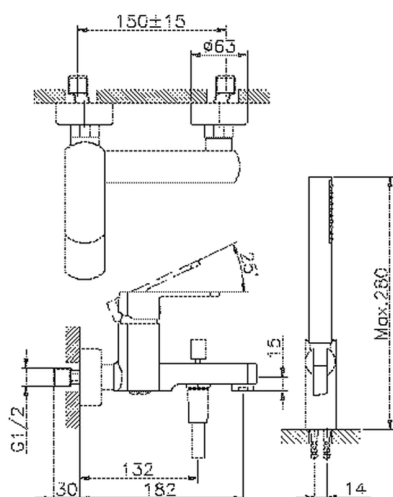

Single lever bath mixer, with shower set DADO_DD000120

MODEL **DD000120**

Single lever bath mixer, with shower set, wall mounted adjustable handshower bracket, D.26 mm ABS minimalistic one spray handshower, 150 cm SUPREME smooth flexible hose

AVAILABLE FINISHINGS

-  **21** 21 Chrome
-  **2B** 2B Polished Nickel
-  **2F** 2F Brushed Nickel
-  **40** 40 Matt Black
-  **4Q** 4Q Matt White

CHARACTERISTICS

Cartridge Spare Parts **ZZ96799000**
35 mm Cartridge

Single lever bath mixer, with shower set DADO_DD000120

DD000120

<https://en.huberitalia.com/single-lever-bath-mixer-with-shower-set-dado-dd000120>

2026-05-16