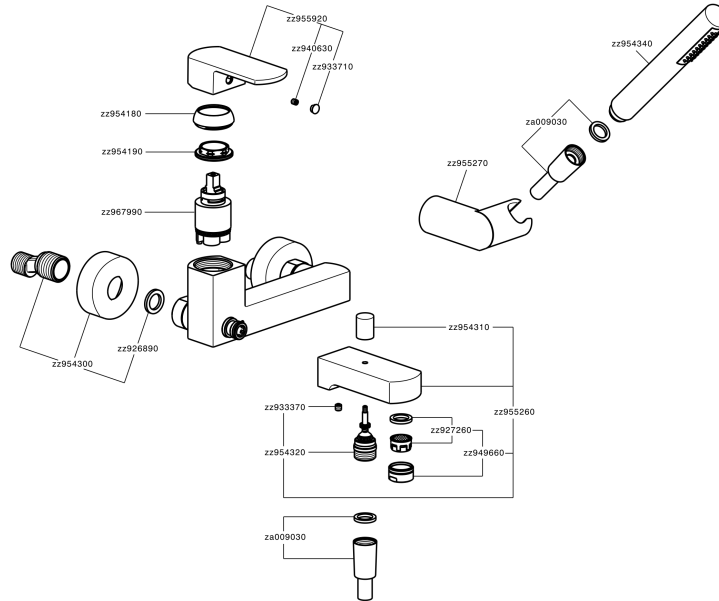

Single lever bath mixer, with shower set DADO_DD000120

MODEL **DD000120**

Single lever bath mixer, with shower set, wall mounted adjustable handshower bracket, D.26 mm ABS minimalistic one spray handshower, 150 cm SUPREME smooth flexible hose

AVAILABLE FINISHINGS

- 
21 21 Chrome
- 
2B 2B Polished Nickel
- 
2F 2F Brushed Nickel
- 
40 40 Matt Black
- 
4Q 4Q Matt White

CHARACTERISTICS

Cartridge Spare Parts **ZZ96799000**
35 mm Cartridge

Single lever bath mixer, with shower set DADO_DD000120

DD000120

<https://en.huberitalia.com/single-lever-bath-mixer-with-shower-set-dado-dd000120>

2026-04-06