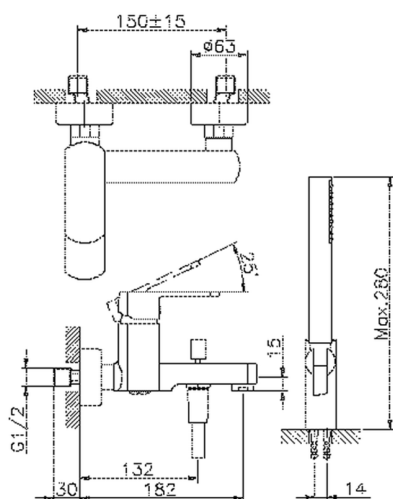

## Single lever bath mixer, with shower set DADO\_DD000120

MODEL **DD000120**

Single lever bath mixer, with shower set, wall mounted adjustable handshower bracket, D.26 mm ABS minimalistic one spray handshower, 150 cm SUPREME smooth flexible hose

### CHARACTERISTICS

Cartridge Spare Parts **ZZ96799000**

**35 mm Cartridge**