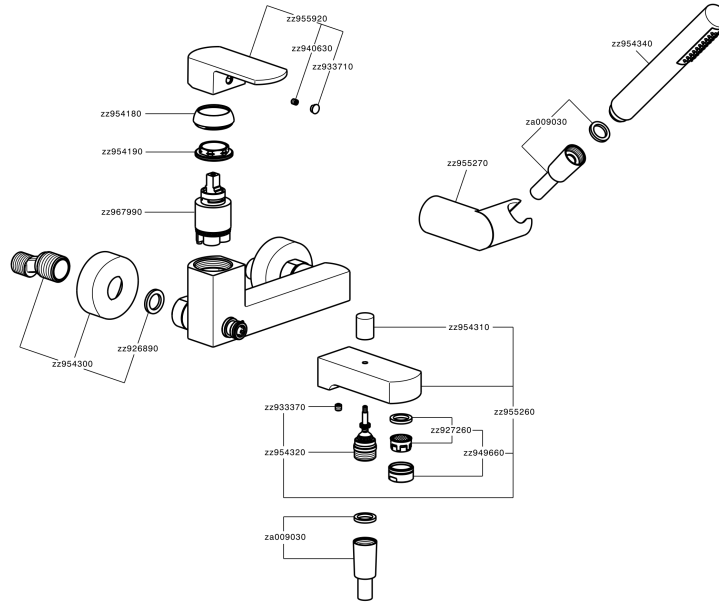

## Single lever bath mixer, with shower set DADO\_DD000120

MODEL **DD000120**

Single lever bath mixer, with shower set, wall mounted adjustable handshower bracket, D.26 mm ABS minimalistic one spray handshower, 150 cm SUPREME smooth flexible hose

### CHARACTERISTICS

Cartridge Spare Parts **ZZ96799000**

**35 mm Cartridge**

## Single lever bath mixer, with shower set DADO\_DD000120

DD000120

<https://en.huberitalia.com/single-lever-bath-mixer-with-shower-set-dado-dd000120>

2026-04-06