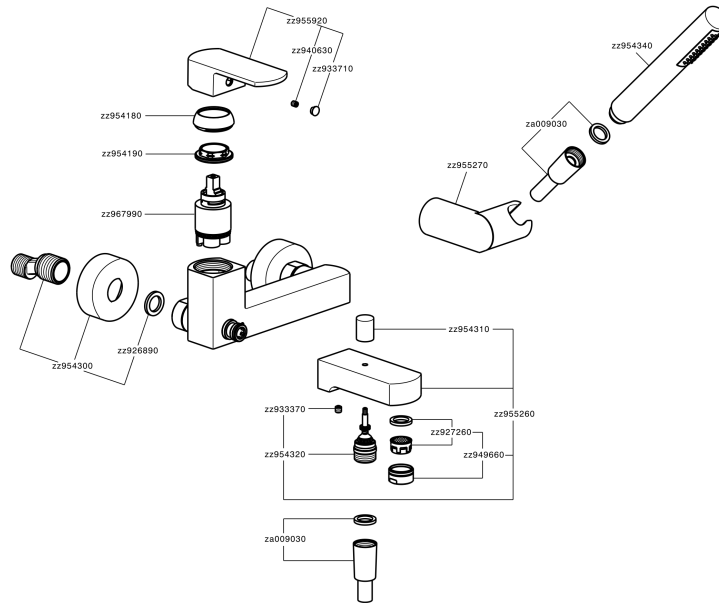

## Single lever bath mixer, with shower set DADO\_DD000120

MODEL **DD000120**

Single lever bath mixer, with shower set, wall mounted adjustable handshower bracket, D.26 mm ABS minimalistic one spray handshower, 150 cm SUPREME smooth flexible hose

### CHARACTERISTICS

Cartridge Spare Parts **ZZ96799000**  
**35 mm Cartridge**

## Single lever bath mixer, with shower set DADO\_DD000120

DD000120

<https://en.huberitalia.com/single-lever-bath-mixer-with-shower-set-dado-dd000120>

2026-04-09