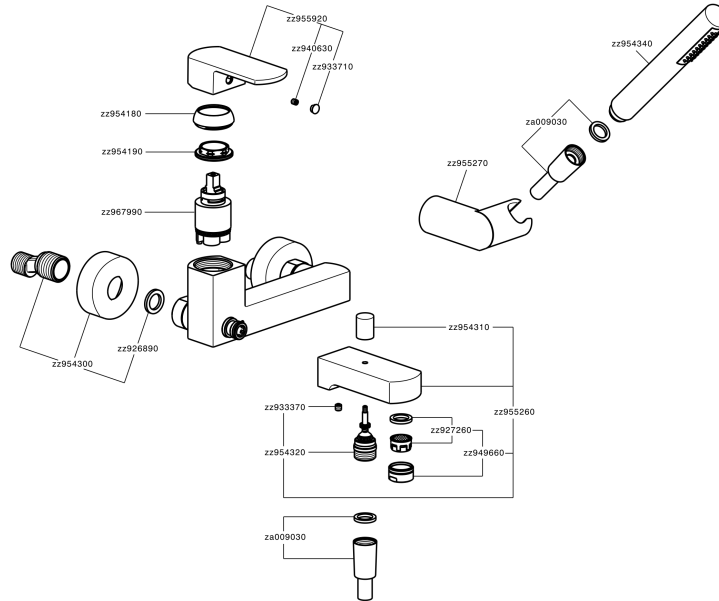

Single lever bath mixer, with shower set DADO_DD000120

MODEL **DD000120**

Single lever bath mixer, with shower set, wall mounted adjustable handshower bracket, D.26 mm ABS minimalistic one spray handshower, 150 cm SUPREME smooth flexible hose

AVAILABLE FINISHINGS

- 
21 21 Chrome
- 
2B 2B Polished Nickel
- 
2F 2F Brushed Nickel
- 
40 40 Matt Black
- 
4Q 4Q Matt White

CHARACTERISTICS

Cartridge Spare Parts **ZZ96799000**
35 mm Cartridge

Single lever bath mixer, with shower set DADO_DD000120

DD000120

<https://en.huberitalia.com/single-lever-bath-mixer-with-shower-set-dado-dd000120>

2026-06-06