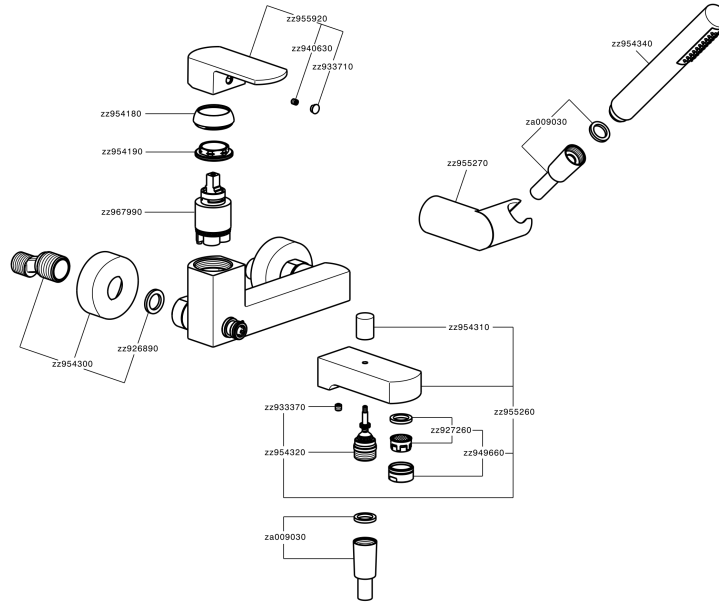

Single lever bath mixer, with shower set DADO_DD000120

MODEL **DD000120**

Single lever bath mixer, with shower set, wall mounted adjustable handshower bracket, D.26 mm ABS minimalistic one spray handshower, 150 cm SUPREME smooth flexible hose

AVAILABLE FINISHINGS

-  **21** 21 Chrome
-  **2B** 2B Polished Nickel
-  **2F** 2F Brushed Nickel
-  **40** 40 Matt Black
-  **4Q** 4Q Matt White

CHARACTERISTICS

Cartridge Spare Parts **ZZ96799000**
35 mm Cartridge

Single lever bath mixer, with shower set DADO_DD000120

DD000120

<https://en.huberitalia.com/single-lever-bath-mixer-with-shower-set-dado-dd000120>

2026-06-10