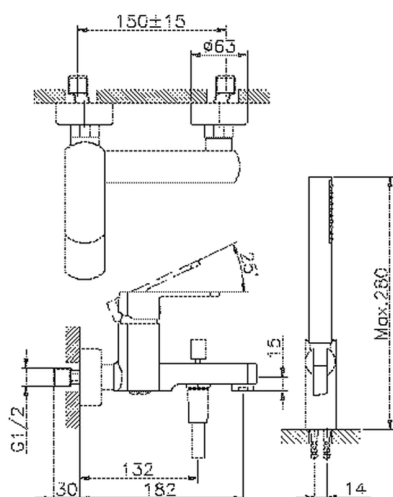

Single lever bath mixer, with shower set DADO_DD000120

MODEL **DD000120**

Single lever bath mixer, with shower set, wall mounted adjustable handshower bracket, D.26 mm ABS minimalistic one spray handshower, 150 cm SUPREME smooth flexible hose

AVAILABLE FINISHINGS

-  **21** 21 Chrome
-  **2B** 2B Polished Nickel
-  **2F** 2F Brushed Nickel
-  **40** 40 Matt Black
-  **4Q** 4Q Matt White

CHARACTERISTICS

Cartridge Spare Parts **ZZ96799000**
35 mm Cartridge

Single lever bath mixer, with shower set DADO_DD000120

DD000120

<https://en.huberitalia.com/single-lever-bath-mixer-with-shower-set-dado-dd000120>

2026-06-10