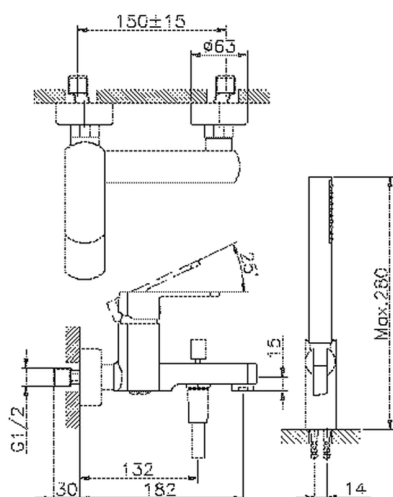

Single lever bath mixer, with shower set DADO_DD000120

MODEL **DD000120**

Single lever bath mixer, with shower set, wall mounted adjustable handshower bracket, D.26 mm ABS minimalistic one spray handshower, 150 cm SUPREME smooth flexible hose

AVAILABLE FINISHINGS

- 
21 21 Chrome
- 
2B 2B Polished Nickel
- 
2F 2F Brushed Nickel
- 
40 40 Matt Black
- 
4Q 4Q Matt White

CHARACTERISTICS

Cartridge Spare Parts **ZZ96799000**
35 mm Cartridge

Single lever bath mixer, with shower set DADO_DD000120

DD000120

<https://en.huberitalia.com/single-lever-bath-mixer-with-shower-set-dado-dd000120>

2026-06-06