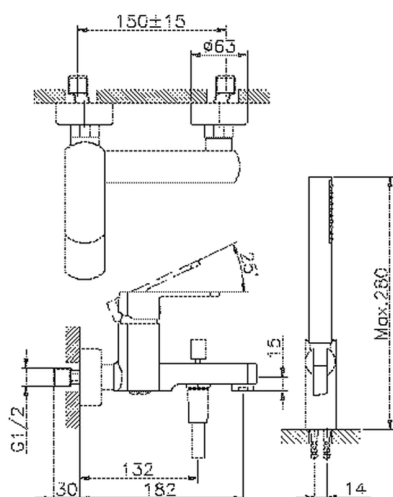

Single lever bath mixer, with shower set DADO_DD000120

MODEL **DD000120**

Single lever bath mixer, with shower set, wall mounted adjustable handshower bracket, D.26 mm ABS minimalistic one spray handshower, 150 cm SUPREME smooth flexible hose

AVAILABLE FINISHINGS

- 
21 21 Chrome
- 
2B 2B Polished Nickel
- 
2F 2F Brushed Nickel
- 
40 40 Matt Black
- 
4Q 4Q Matt White

CHARACTERISTICS

Cartridge Spare Parts **ZZ96799000**

35 mm Cartridge

Single lever bath mixer, with shower set DADO_DD000120

DD000120

<https://en.huberitalia.com/single-lever-bath-mixer-with-shower-set-dado-dd000120>

2026-05-16