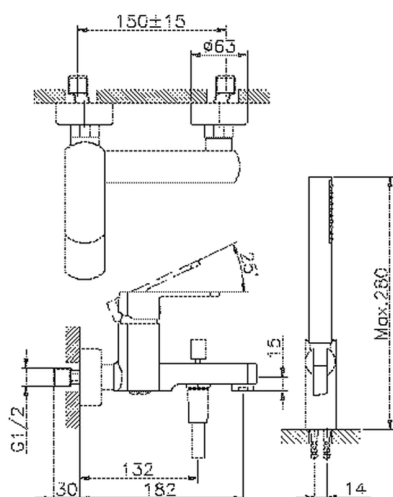

Single lever bath mixer, with shower set DADO_DD000120

MODEL **DD000120**

Single lever bath mixer, with shower set, wall mounted adjustable handshower bracket, D.26 mm ABS minimalistic one spray handshower, 150 cm SUPREME smooth flexible hose

AVAILABLE FINISHINGS

- 
21 21 Chrome
- 
2B 2B Polished Nickel
- 
2F 2F Brushed Nickel
- 
40 40 Matt Black
- 
4Q 4Q Matt White

CHARACTERISTICS

Cartridge Spare Parts **ZZ96799000**
35 mm Cartridge

Single lever bath mixer, with shower set DADO_DD000120

DD000120

<https://en.huberitalia.com/single-lever-bath-mixer-with-shower-set-dado-dd000120>

2026-04-05