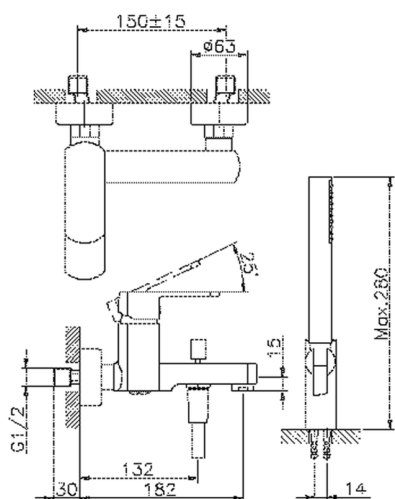

## Single lever bath mixer, with shower set DADO\_DD000120

MODEL **DD000120**

Single lever bath mixer, with shower set, wall mounted adjustable handshower bracket, D.26 mm ABS minimalistic one spray handshower, 150 cm SUPREME smooth flexible hose

### CHARACTERISTICS

Cartridge Spare Parts **ZZ96799000**  
**35 mm Cartridge**