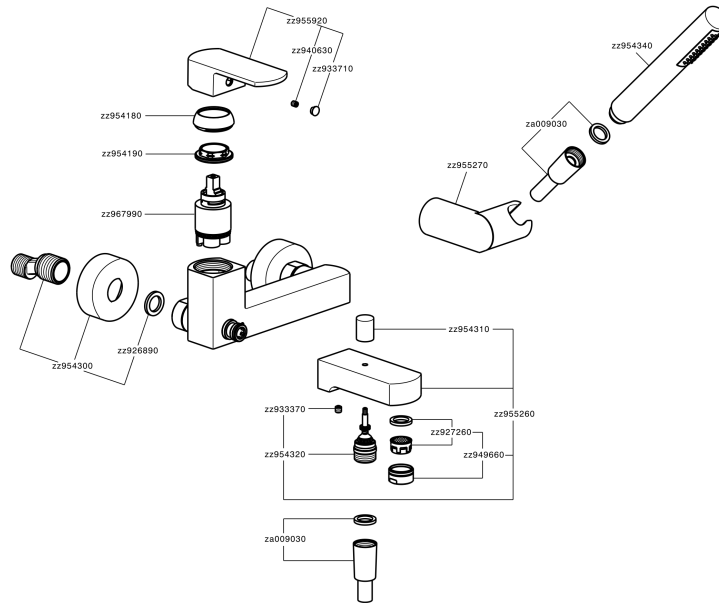

## Single lever bath mixer, with shower set DADO\_DD000120

MODEL **DD000120**

Single lever bath mixer, with shower set, wall mounted adjustable handshower bracket, D.26 mm ABS minimalistic one spray handshower, 150 cm SUPREME smooth flexible hose

### CHARACTERISTICS

Cartridge Spare Parts **ZZ96799000**  
**35 mm Cartridge**

## Single lever bath mixer, with shower set DADO\_DD000120

DD000120

<https://en.huberitalia.com/single-lever-bath-mixer-with-shower-set-dado-dd000120>

2026-04-08