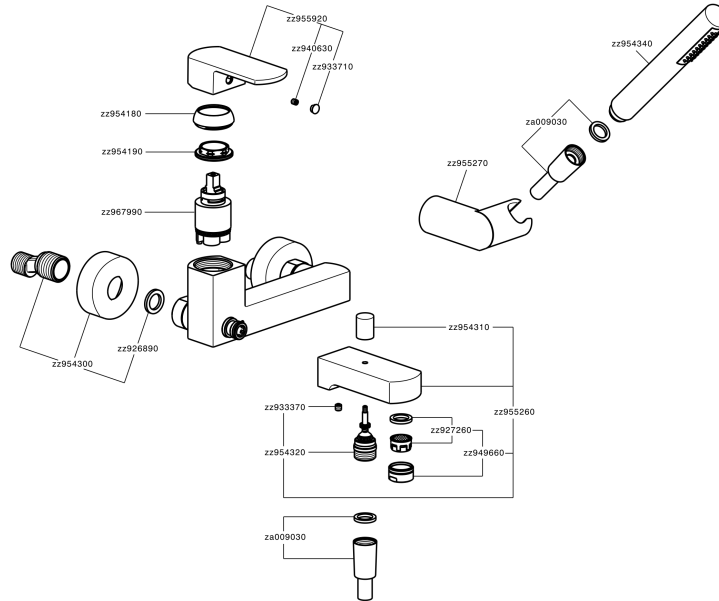

Single lever bath mixer, with shower set DADO_DD000120

DD000120

<https://en.huberitalia.com/single-lever-bath-mixer-with-shower-set-dado-dd000120>

2026-06-26