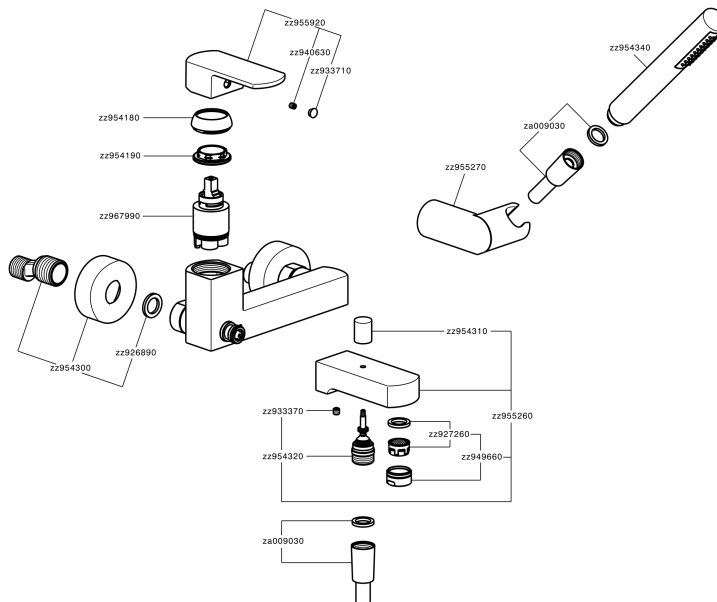

Single lever bath mixer, with shower set DADO_DD000120

MODEL **DD000120**

Single lever bath mixer, with shower set, wall mounted adjustable handshower bracket, D.26 mm ABS minimalistic one spray handshower, 150 cm SUPREME smooth flexible hose

AVAILABLE FINISHINGS

- 
21 21 Chrome
- 
2B 2B Polished Nickel
- 
2F 2F Brushed Nickel
- 
40 40 Matt Black
- 
4Q 4Q Matt White

CHARACTERISTICS

Cartridge Spare Parts **ZZ96799000**

35 mm Cartridge

Single lever bath mixer, with shower set DADO_DD000120

DD000120

<https://en.huberitalia.com/single-lever-bath-mixer-with-shower-set-dado-dd000120>

2026-05-16