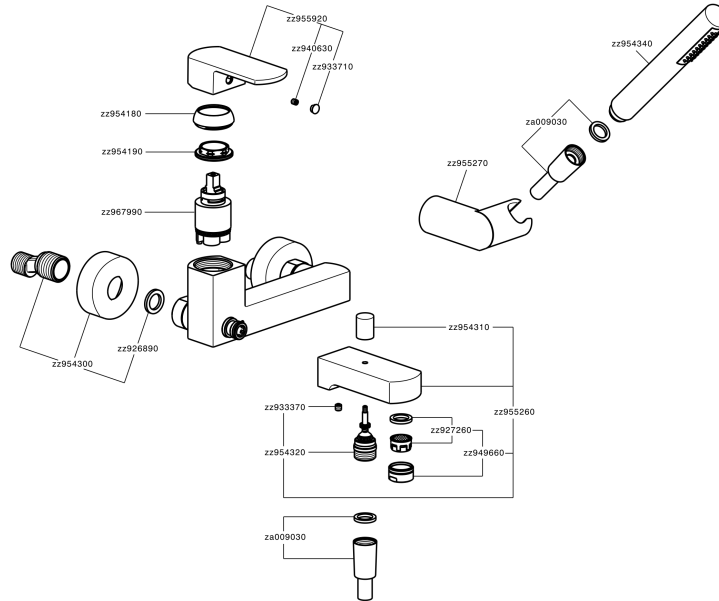

## Single lever bath mixer, with shower set DADO\_DD000120

MODEL **DD000120**

Single lever bath mixer, with shower set, wall mounted adjustable handshower bracket, D.26 mm ABS minimalistic one spray handshower, 150 cm SUPREME smooth flexible hose

### CHARACTERISTICS

Cartridge Spare Parts **ZZ96799000**  
**35 mm Cartridge**

## Single lever bath mixer, with shower set DADO\_DD000120

DD000120

<https://en.huberitalia.com/single-lever-bath-mixer-with-shower-set-dado-dd000120>

2026-06-26