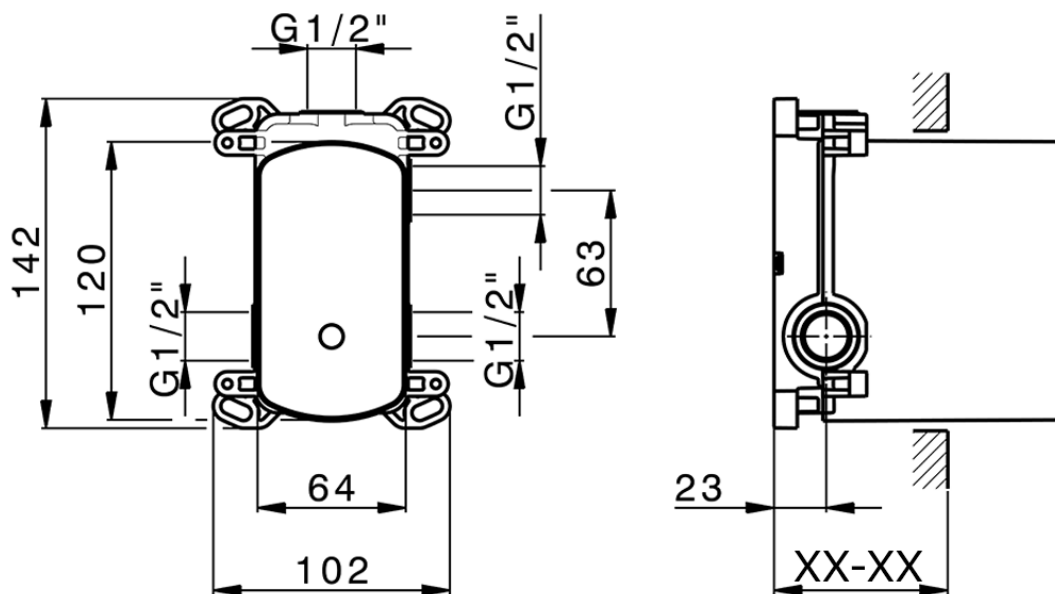

Exposed part for concealed 2-outlet mixer CHRONOS_CR002300

CR002300

<https://en.huberitalia.com/exposed-part-for-concealed-2-outlet-mixer-chronos-cr002300>

Piastra/Plate/Plaque/Platte/Placa

2-3mm: XX 65-85

10mm: XX 60-80