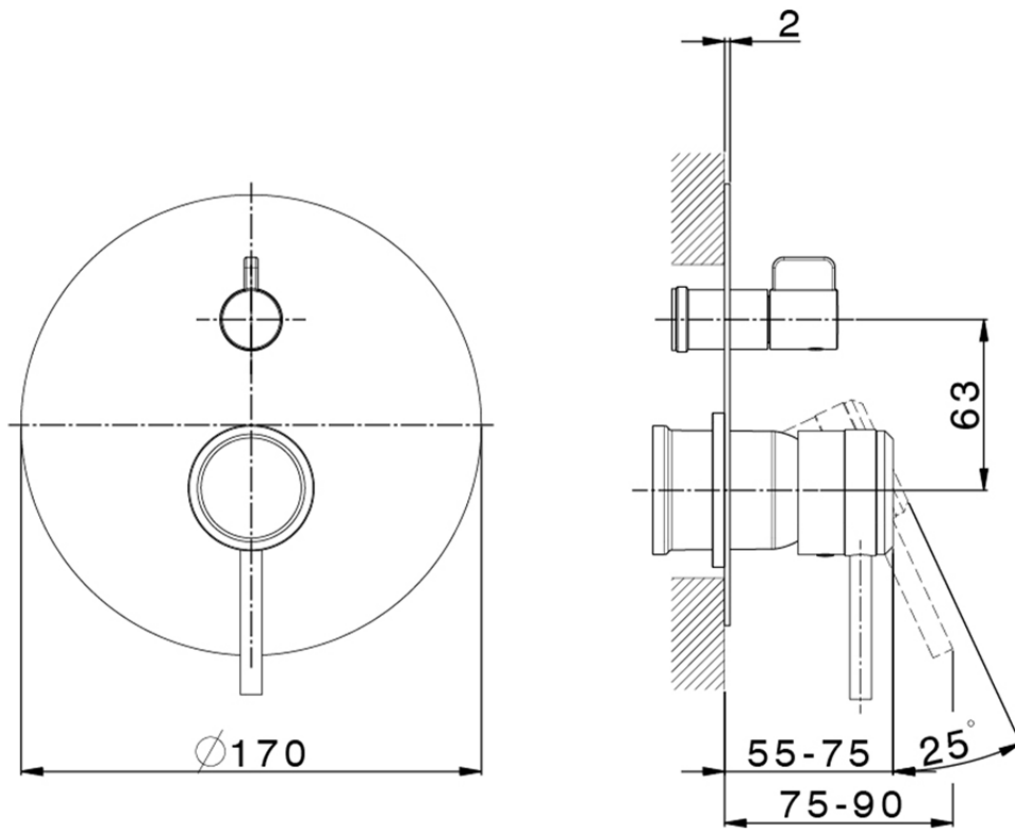

## Exposed part for concealed 2-outlet mixer CHRONOS\_CR002300

CR002300

<https://en.huberitalia.com/exposed-part-for-concealed-2-outlet-mixer-chronos-cr002300>

Piastra/Plate/Plaque/Platte/Placa

2-3mm: XX 65-85

10mm: XX 60-80