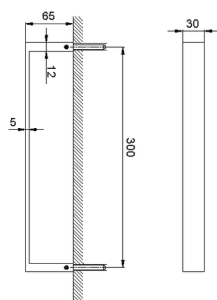

Towel holder BATHROOM ACCESSORIES_SQ090104

MODEL **SQ090104**

Towel holder

AVAILABLE FINISHINGS

-  **21** 21 Chrome
-  **2B** 2B Polished Nickel
-  **2F** 2F Brushed Nickel
-  **2Q** 2Q Black Titanium
-  **40** 40 Matt Black
-  **4Q** 4Q Matt White