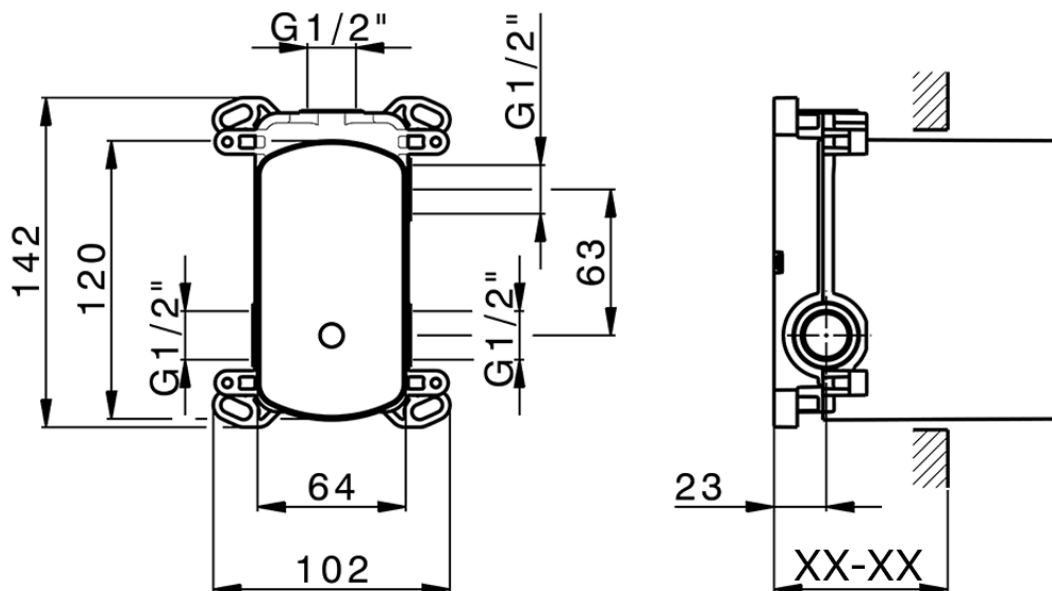

Concealed single lever bath-shower mixer Easy-Box CONCEALED_ZB000230

Piastra/Plate/Plaque/Platte/Placa

2-3mm: XX 65-85

10mm: XX 60-80