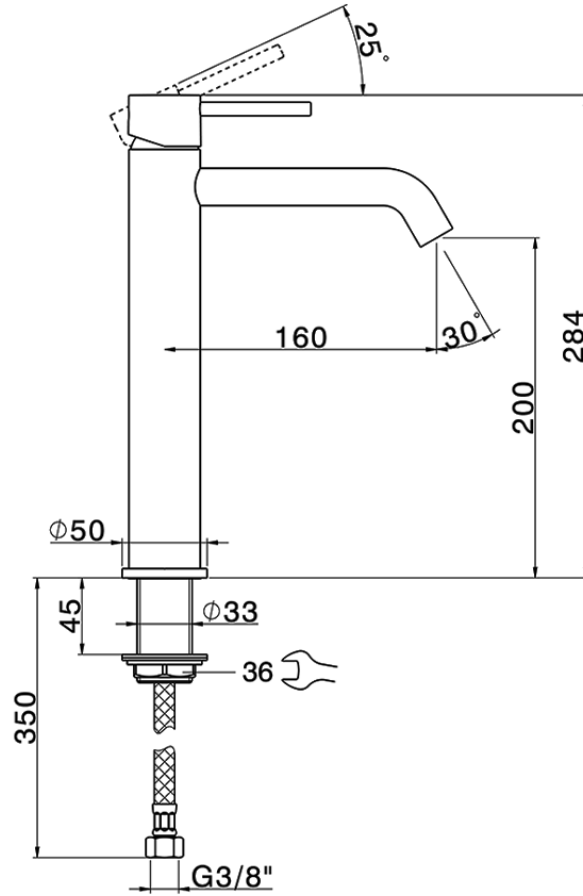

Single lever tall washbasin mixer NUOVA KIRUNA_K2003540

K2003540

<https://en.huberitalia.com/single-lever-tall-washbasin-mixer-nuova-kiruna-k2003540>

2024-09-19