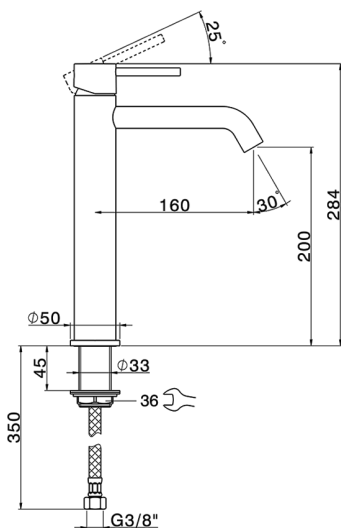

## Single lever tall washbasin mixer NUOVA KIRUNA\_K2003540

MODEL **K2003540**

Single lever tall washbasin mixer, without waste, G.3/8" stainless steel flexible hoses

### CHARACTERISTICS

Cartridge Spare Parts **ZZ99672000**

**35 mm Cartridge**

### EcoStop

EcoStop feature limits water flow to approximately 50% of maximum output with one point of resistance on setting. Push slightly past the middle stop only when full water output is required. This will save water up to 50%.