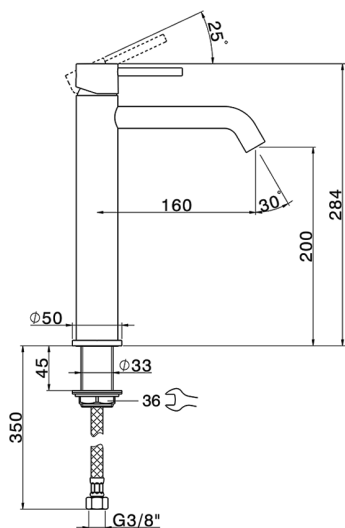

Single lever tall washbasin mixer NUOVA KIRUNA_K2003540

MODEL **K2003540**

Single lever tall washbasin mixer, without waste, G.3/8" stainless steel flexible hoses

AVAILABLE FINISHINGS

-  **21** 21 Chrome
-  **26** 26 Old Copper
-  **2F** 2F Brushed Nickel
-  **2W** 2W Brushed Gold
-  **40** 40 Matt Black
-  **4Q** 4Q Matt White

CHARACTERISTICS

Cartridge Spare Parts **ZZ99672000**

35 mm Cartridge

EcoStop

EcoStop feature limits water flow to approximately 50% of maximum output with one point of resistance on setting. Push slightly past the middle stop only when full water output is required. This will save water up to 50%.