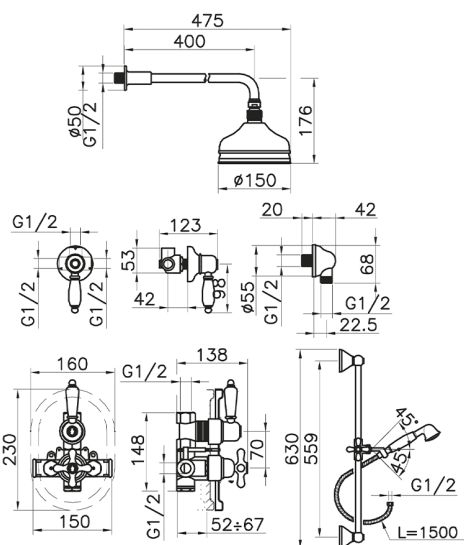

## Concealed thermostatic shower mixer CROISETTE\_912.CS01H.

MODEL **912.CS01H.**

Concealed thermostatic shower mixer, 1/2" concealed Thermostatic Mixer, 1/2" outlet stopvalve, 2-outlet diverter, 56 cm bar with sliding bracket, 400 mm shower arm with headshower, 150 mm Brass round headshower, 53 mm Brass classic one spray handshower, 1/2" wall elbow, 150 cm Brass flexible hose

### CHARACTERISTICS

Cartridge Spare Parts **24.04A.PP**

**8x20 Plus P Thermostatic Valve**

Installation **Concealed**