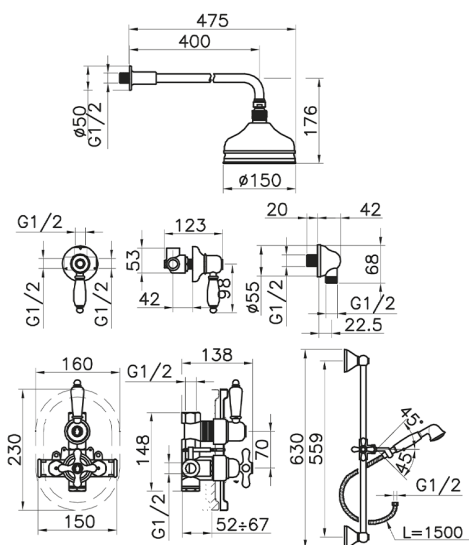

Concealed thermostatic shower mixer CROISETTE_912.CS01H.

MODEL **912.CS01H.**

Concealed thermostatic shower mixer, 1/2" concealed Thermostatic Mixer, 1/2" outlet stopvalve, 2-outlet diverter, 56 cm bar with sliding bracket, 400 mm shower arm with headshower, 150 mm Brass round headshower, 53 mm Brass classic one spray handshower, 1/2" wall elbow, 150 cm Brass flexible hose

AVAILABLE FINISHINGS

-  **AG** AG Antique Gold
-  **BA** BA Old Bronze
-  **CR** CR Chrome
-  **2W** 2W Brushed Gold

CHARACTERISTICS

Cartridge Spare Parts **24.04A.PP**

8x20 Plus P Thermostatic Valve

Installation **Concealed**