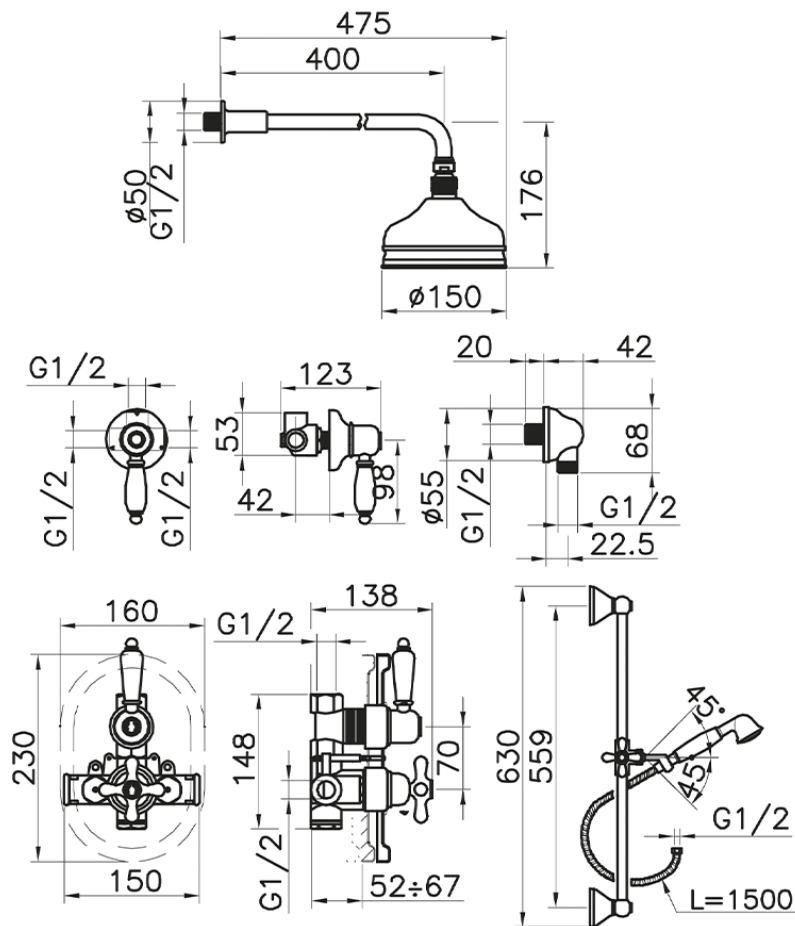

Concealed thermostatic shower mixer CROISETTE_912.CS01H.

912.CS01H.

<https://en.huberitalia.com/concealed-thermostatic-shower-mixer-croisette-912-cs01h>

2024-11-15