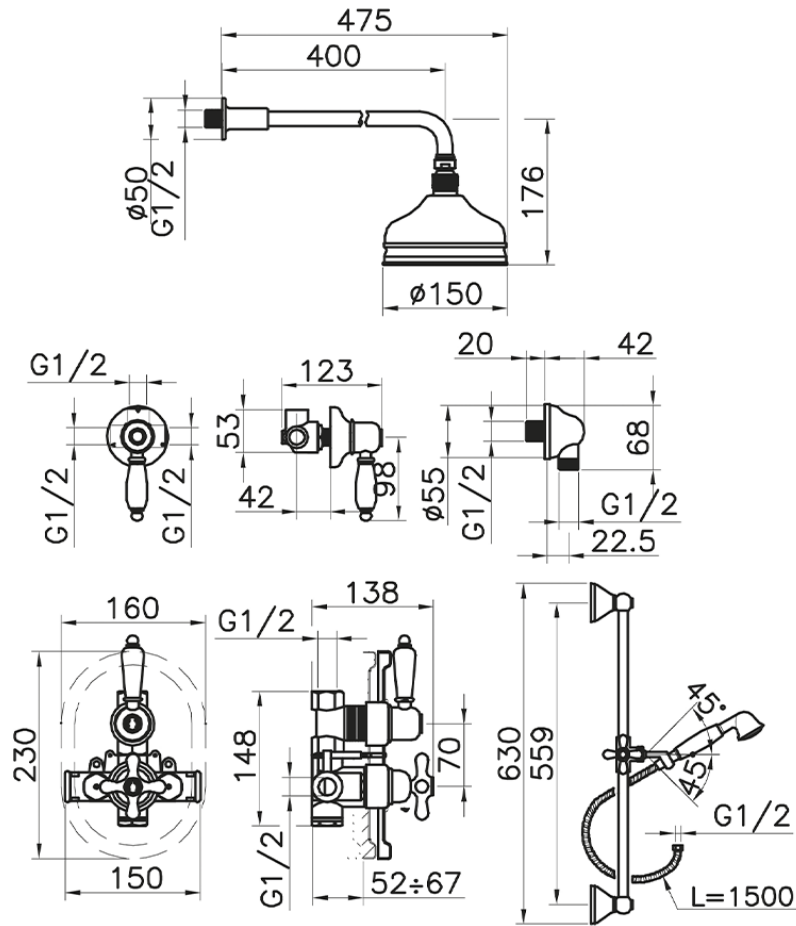

## Concealed thermostatic shower mixer CROISETTE\_912.CS01H.

912.CS01H.

<https://en.huberitalia.com/concealed-thermostatic-shower-mixer-croisette-912-cs01h>

2024-11-15