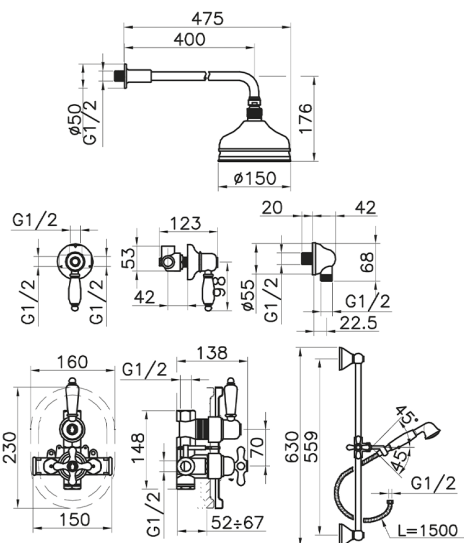

## Concealed thermostatic shower mixer CROISETTE\_912.CS01H.

MODEL **912.CS01H.**

Concealed thermostatic shower mixer, 1/2" concealed Thermostatic Mixer, 1/2" outlet stopvalve, 2-outlet diverter, 56 cm bar with sliding bracket, 400 mm shower arm with headshower, 150 mm Brass round headshower, 53 mm Brass classic one spray handshower, 1/2" wall elbow, 150 cm Brass flexible hose

### CHARACTERISTICS

Cartridge Spare Parts **24.04A.PP**

**8x20 Plus P Thermostatic Valve**

Installation **Concealed**