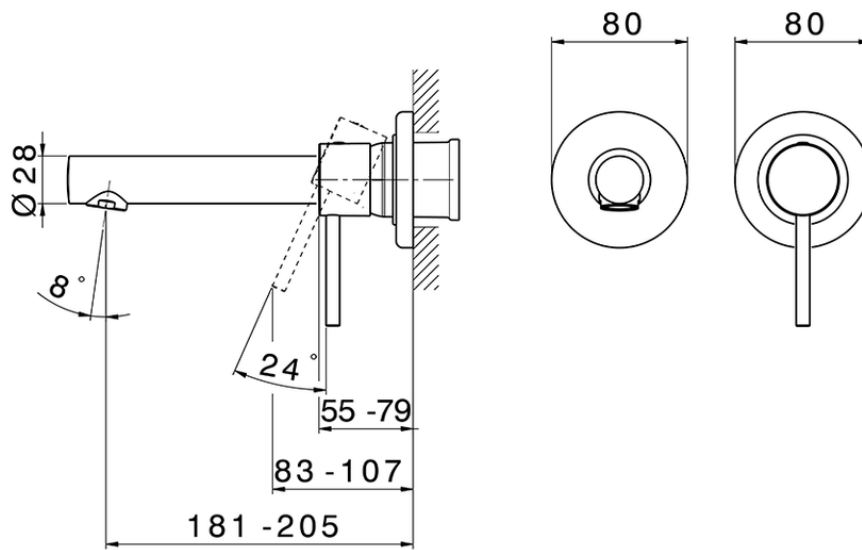

## Exposed part for single lever washbasin valve TRATTO EVO\_TV005511

TV005511

<https://en.huberitalia.com/exposed-part-for-single-lever-washbasin-valve-tratto-evo-tv005511>

Piastra/Plate/Plaque/Platte/Placa

2-3mm: XX 56-76

10mm: XX 48-68