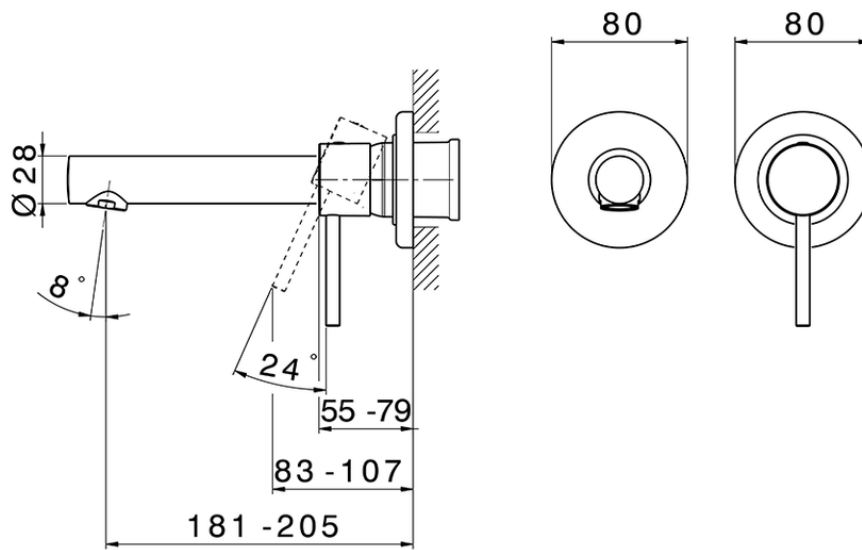

Exposed part for single lever washbasin valve TRATTO EVO\_TV005511

TV005511

<https://en.huberitalia.com/exposed-part-for-single-lever-washbasin-valve-tratto-evo-tv005511>

Piastra/Plate/Plaque/Platte/Placa

2-3mm: XX 56-76

10mm: XX 48-68