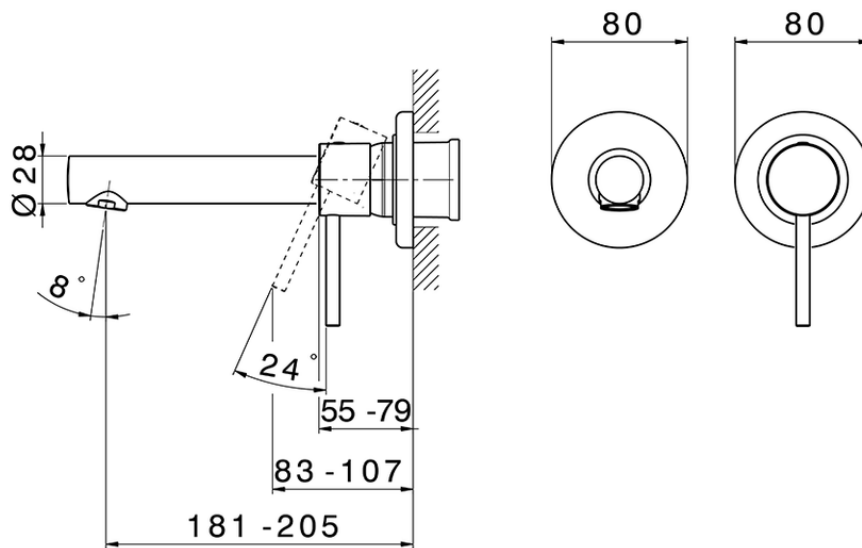

Exposed part for single lever washbasin valve TRATTO EVO_TV005511

TV005511

<https://en.huberitalia.com/exposed-part-for-single-lever-washbasin-valve-tratto-evo-tv005511>

Piastra/Plate/Plaque/Platte/Placa

2-3mm: XX 56-76

10mm: XX 48-68