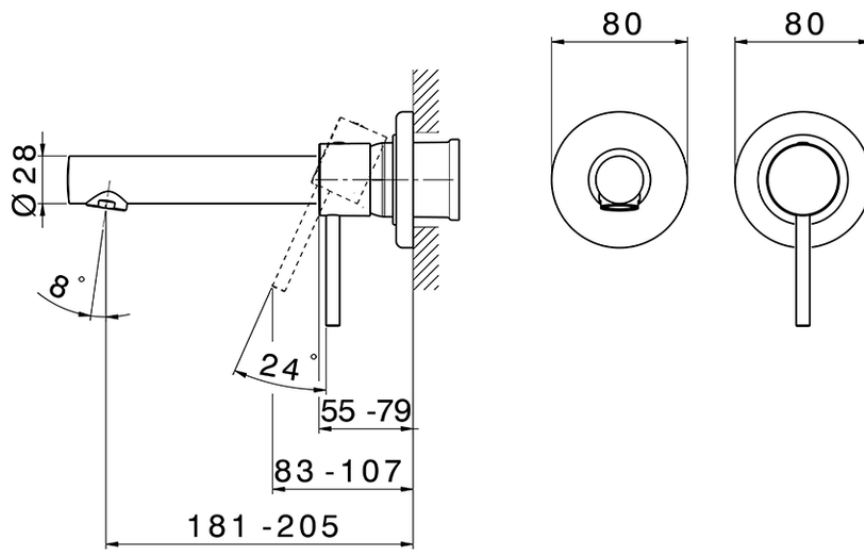

Exposed part for single lever washbasin valve TRATTO EVO_TV005511

TV005511

<https://en.huberitalia.com/exposed-part-for-single-lever-washbasin-valve-tratto-evo-tv005511>

Piastra/Plate/Plaque/Platte/Placa

2-3mm: XX 56-76

10mm: XX 48-68