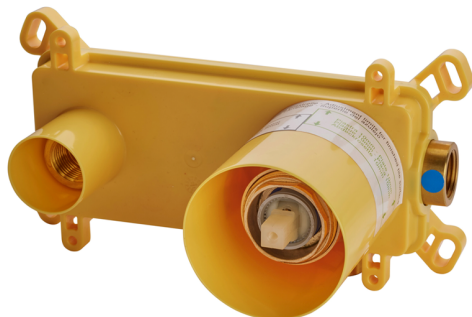

## Exposed part for single lever washbasin valve TRATTO EVO\_TV005511

MODEL **TV005511**

Exposed part for single lever washbasin valve, without concealed part, spout L.200 mm, for item Easy-Box ZB002450 and art. ZB025510

## Concealed single lever washbasin mixer Easy-Box CONCEALED\_ZB002450

MODEL **ZB002450**

Concealed single lever washbasin mixer  
Easy-Box, with protection guard box, without trim kit

AVAILABLE FINISHINGS

**04** 04 Without finishing

CHARACTERISTICS

Installation	<b>Concealed</b>
Cartridge Spare Parts	<b>ZZ95409000</b>
<b>35 mm Cartridge</b>	
Concealed	<b>1</b>

Piastra/Plate/Plaque/Platte/Placa

2-3mm: XX 56-76

### DeviaStop

The Huber Devia Stop technology allows to adjust the water flow and to direct it to the selected output point (overhead soaker, hand shower, etc).

2026-04-29