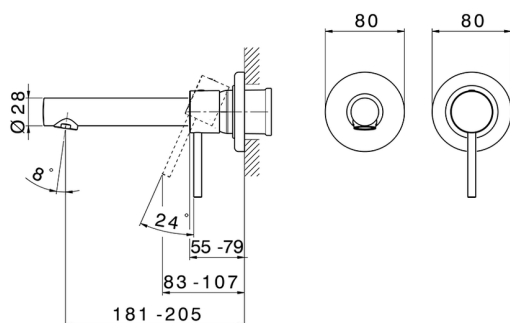

Exposed part for single lever washbasin valve TRATTO EVO_TV005511

MODEL **TV005511**

Exposed part for single lever washbasin valve, without concealed part, spout L.200 mm, for item Easy-Box ZB002450 and art. ZB025510

AVAILABLE FINISHINGS

CHARACTERISTICS

Installation **Concealed**

Required concealed parts **ZB002450**

Concealed single lever washbasin mixer Easy-Box CONCEALED_ZB002450

MODEL **ZB002450**

Concealed single lever washbasin mixer
Easy-Box, with protection guard box, without trim kit

AVAILABLE FINISHINGS

CHARACTERISTICS

Installation	Concealed
Cartridge Spare Parts	ZZ95409000
35 mm Cartridge	
Concealed	1

Piastra/Plate/Plaque/Platte/Placa

2-3mm: XX 56-76

10mm: XX 48-68

DeviaStop

The Huber Devia Stop technology allows to adjust the water flow and to direct it to the selected output point (overhead soaker, hand shower, etc).