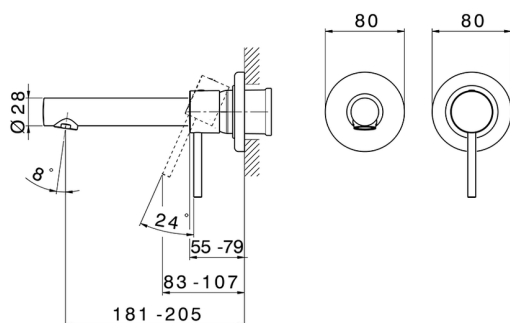

Exposed part for single lever washbasin valve TRATTO EVO_TV005511

MODEL **TV005511**

Exposed part for single lever washbasin valve, without concealed part, spout L.200 mm, for item Easy-Box ZB002450 and art. ZB025510

AVAILABLE FINISHINGS

CHARACTERISTICS

Installation **Concealed**

Required concealed parts **ZB002450**