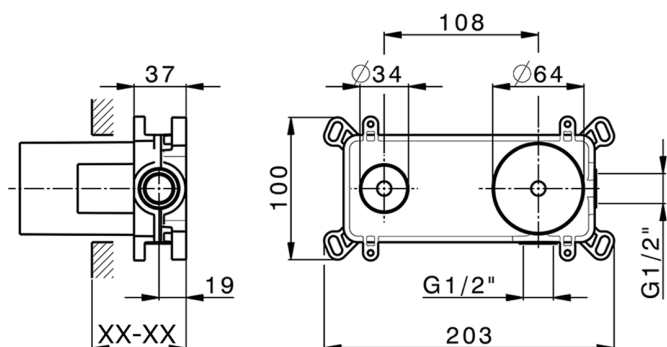

## Exposed part for single lever washbasin valve TRATTO EVO\_TV005511

MODEL **TV005511**

Exposed part for single lever washbasin valve, without concealed part, spout L.200 mm, for item Easy-Box ZB002450 and art. ZB025510

## Concealed single lever washbasin mixer Easy-Box CONCEALED\_ZB002450

MODEL **ZB002450**

Concealed single lever washbasin mixer  
Easy-Box, with protection guard box, without trim kit

AVAILABLE FINISHINGS

**04** 04 Without finishing

CHARACTERISTICS

Installation	<b>Concealed</b>
Cartridge Spare Parts	<b>ZZ95409000</b>
<b>35 mm Cartridge</b>	
Concealed	<b>1</b>

Piastra/Plate/Plaque/Platte/Placa

2-3mm: XX 56-76

10mm: XX 48-68