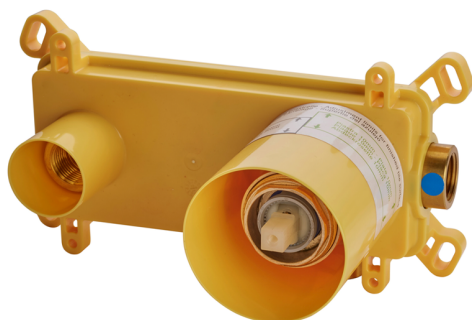

Exposed part for single lever washbasin valve TRATTO EVO_TV005511

MODEL **TV005511**

Exposed part for single lever washbasin valve, without concealed part, spout L.200 mm, for item Easy-Box ZB002450 and art. ZB025510

AVAILABLE FINISHINGS

CHARACTERISTICS

Installation **Concealed**

Required concealed parts **ZB002450**

Concealed single lever washbasin mixer Easy-Box CONCEALED_ZB002450

MODEL **ZB002450**

Concealed single lever washbasin mixer
Easy-Box, with protection guard box, without trim kit

AVAILABLE FINISHINGS

04 04 Without finishing

CHARACTERISTICS

Installation	Concealed
Cartridge Spare Parts	ZZ95409000
35 mm Cartridge	
Concealed	1

Piastra/Plate/Plaque/Platte/Placa

2-3mm: XX 56-76

10mm: XX 48-68

DeviaStop

The Huber Devia Stop technology allows to adjust the water flow and to direct it to the selected output point (overhead soaker, hand shower, etc).

2026-06-30