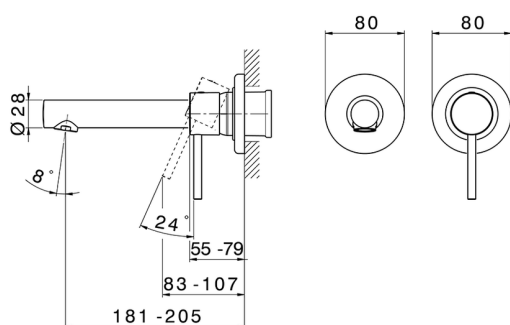

Exposed part for single lever washbasin valve TRATTO EVO_TV005511

MODEL **TV005511**

Exposed part for single lever washbasin valve, without concealed part, spout L.200 mm, for item Easy-Box ZB002450 and art. ZB025510

AVAILABLE FINISHINGS

CHARACTERISTICS

Installation **Concealed**

Required concealed parts **ZB002450**

Concealed single lever washbasin mixer Easy-Box CONCEALED_ZB002450

MODEL **ZB002450**

Concealed single lever washbasin mixer
Easy-Box, with protection guard box, without trim kit

AVAILABLE FINISHINGS

CHARACTERISTICS

Installation	Concealed
Cartridge Spare Parts	ZZ95409000
35 mm Cartridge	
Concealed	1

Piastra/Plate/Plaque/Platte/Placa

2-3mm: XX 56-76

10mm: XX 48-68

DeviaStop

The Huber Devia Stop technology allows to adjust the water flow and to direct it to the selected output point (overhead soaker, hand shower, etc).