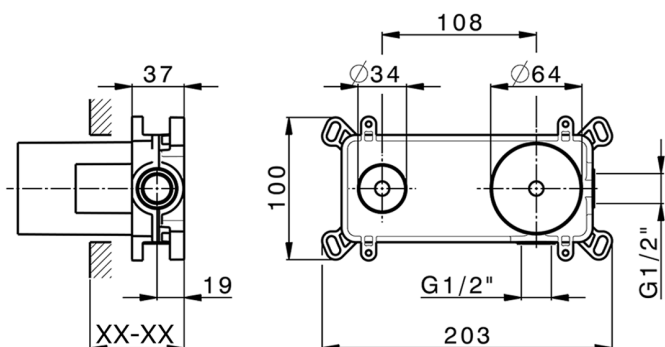

Exposed part for single lever washbasin valve TRATTO EVO_TV005511

MODEL **TV005511**

Exposed part for single lever washbasin valve, without concealed part, spout L.200 mm, for item Easy-Box ZB002450 and art. ZB025510

AVAILABLE FINISHINGS

CHARACTERISTICS

Installation **Concealed**

Required concealed parts **ZB002450**

Concealed single lever washbasin mixer Easy-Box CONCEALED_ZB002450

MODEL **ZB002450**

Concealed single lever washbasin mixer
Easy-Box, with protection guard box, without trim kit

AVAILABLE FINISHINGS

04 04 Without finishing

CHARACTERISTICS

Installation	Concealed
Cartridge Spare Parts	ZZ95409000
35 mm Cartridge	
Concealed	1

Piastra/Plate/Plaque/Platte/Placa

2-3mm: XX 56-76

10mm: XX 48-68