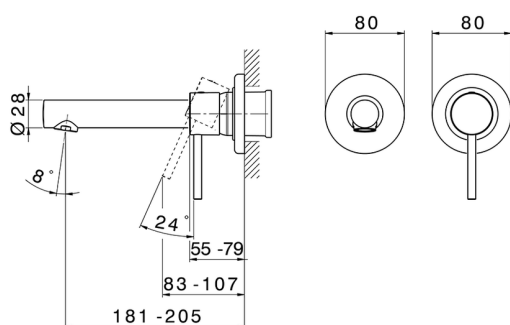

Exposed part for single lever washbasin valve TRATTO EVO_TV005511

MODEL **TV005511**

Exposed part for single lever washbasin valve, without concealed part, spout L.200 mm, for item Easy-Box ZB002450 and art. ZB025510

AVAILABLE FINISHINGS

CHARACTERISTICS

Installation **Concealed**

Required concealed parts **ZB002450**

Concealed single lever washbasin mixer Easy-Box CONCEALED_ZB002450

MODEL **ZB002450**

Concealed single lever washbasin mixer
Easy-Box, with protection guard box, without trim kit

AVAILABLE FINISHINGS

04 04 Without finishing

CHARACTERISTICS

Installation	Concealed
Cartridge Spare Parts	ZZ95409000
35 mm Cartridge	
Concealed	1

Piastra/Plate/Plaque/Platte/Placa

2-3mm: XX 56-76

10mm: XX 48-68