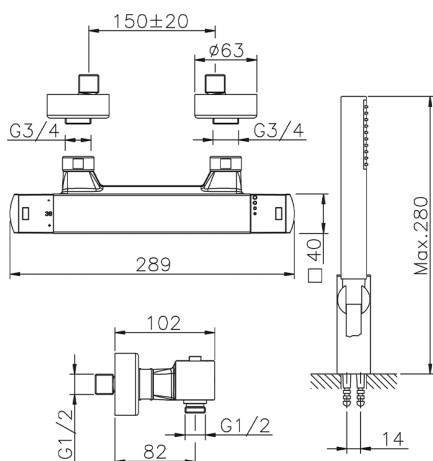

Thermostatic shower mixer, with shower set DADO_DDD01010

MODEL **DDD01010**

Thermostatic shower mixer, with shower set, wall mounted adjustable handshower bracket, ABS D.26 minimalistic one spray handshower, 150 cm SUPREME smooth flexible hose

AVAILABLE FINISHINGS

-  **21** 21 Chrome
-  **2B** 2B Polished Nickel
-  **2F** 2F Brushed Nickel
-  **40** 40 Matt Black
-  **4Q** 4Q Matt White

CHARACTERISTICS

Cartridge Spare Parts **22.04A.AR - ZZ97279004**