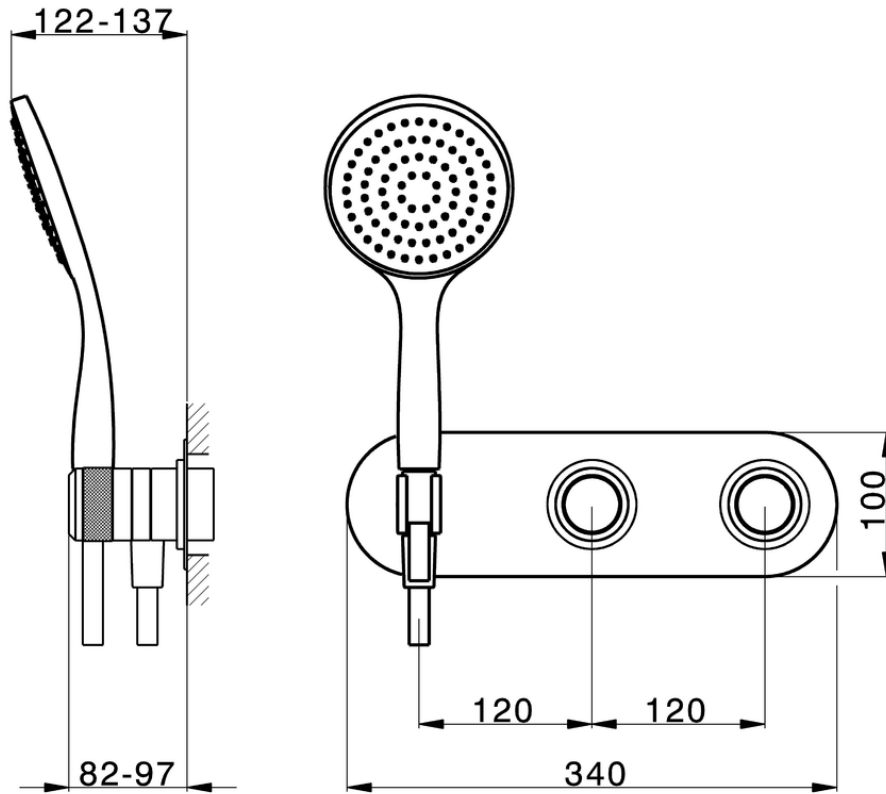

## Exposed part for con.thermo.shower valve, 2-outlet CHRONOS\_CR019640

CR019640

<https://en.huberitalia.com/exposed-part-for-con-thermo-shower-valve-2-outlet-chronos-cr019640>

ZB019340

<https://en.huberitalia.com/concealed-thermostatic-bath-mixer-2-outlet-concealed-zb019340>