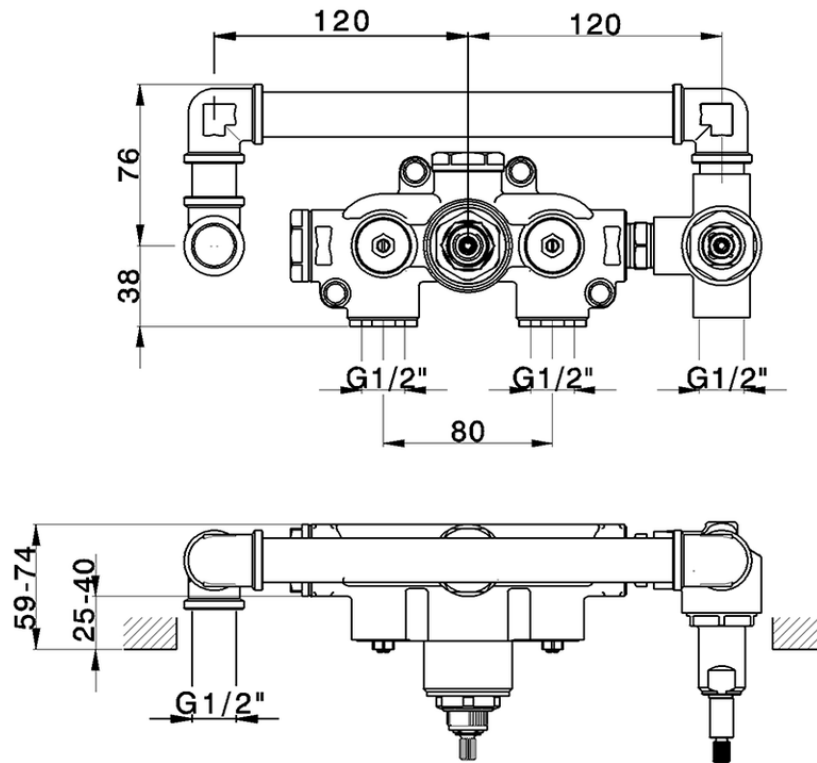

## Exposed part for con.thermo.shower valve, 2-outlet CHRONOS\_CR019640

CR019640

<https://en.huberitalia.com/exposed-part-for-con-thermo-shower-valve-2-outlet-chronos-cr019640>

ZB019340

<https://en.huberitalia.com/concealed-thermostatic-bath-mixer-2-outlet-concealed-zb019340>