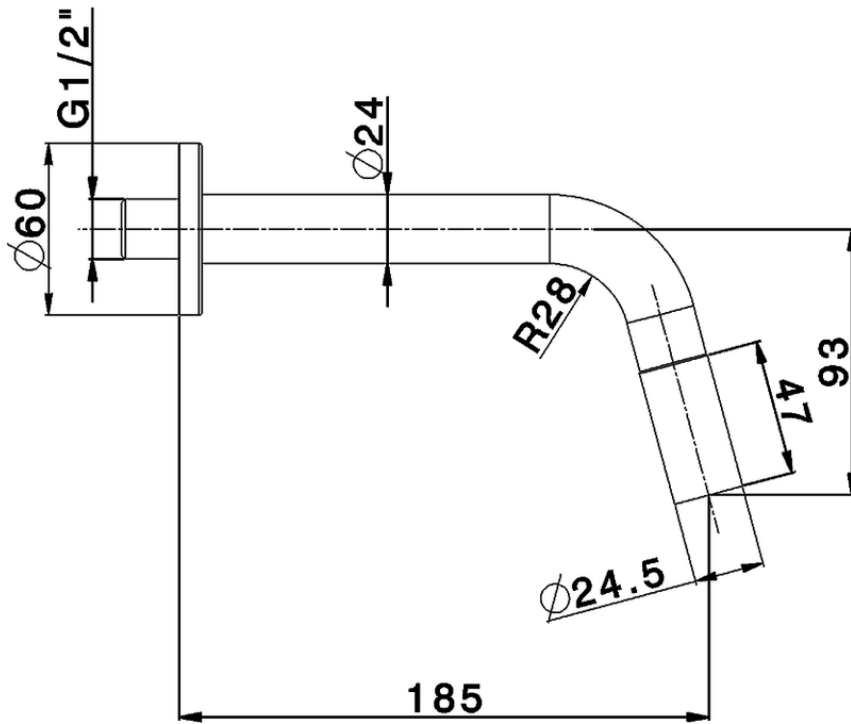

Exposed simple tap CHRONOS_CR001420

CR001420

<https://en.huberitalia.com/exposed-simple-tap-chronos-cr001420>

2024-12-22