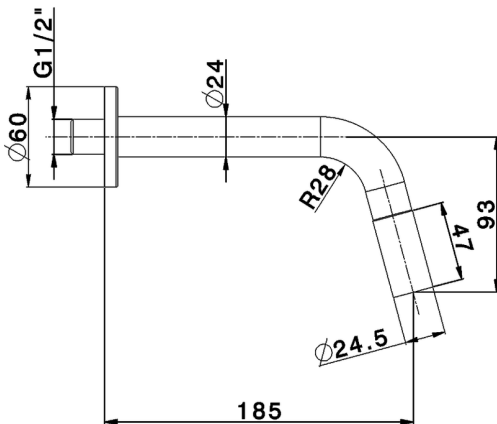

## Exposed simple tap CHRONOS\_CR001420

MODEL **CR001420**

Exposed simple tap, without pop-up waste

AVAILABLE FINISHINGS

CHARACTERISTICS

2024-12-22