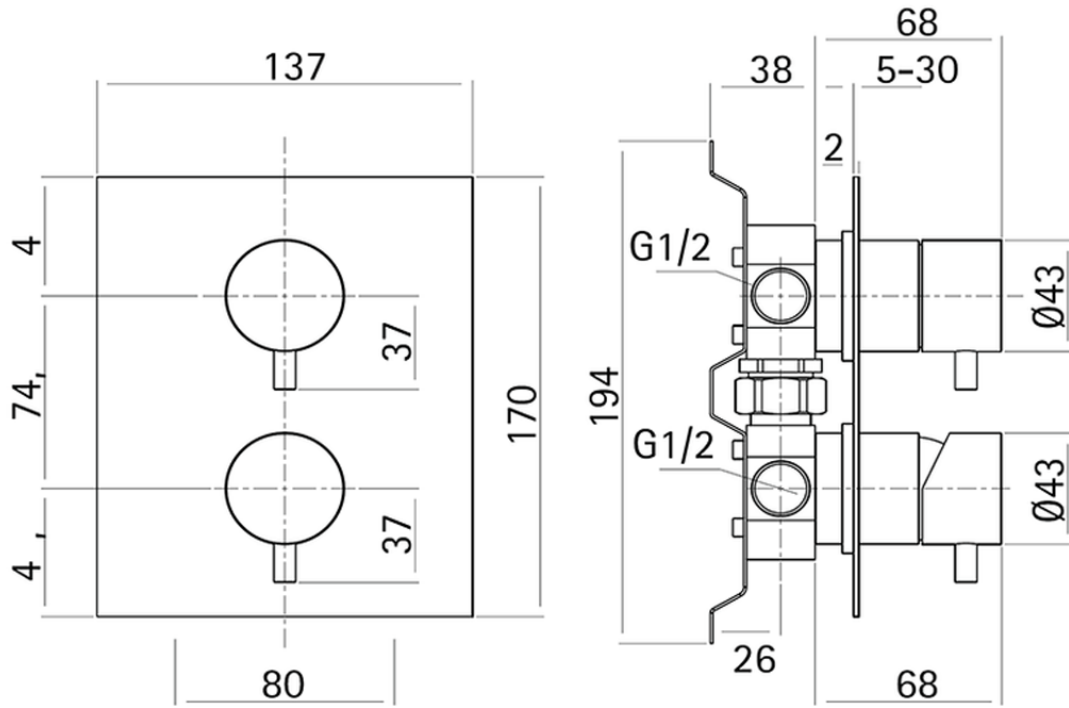

Concealed single lever bath-shower valve LYNOX_LX000214

LX000214

<https://en.huberitalia.com/concealed-single-lever-bath-shower-valve-lynnox-lx000214>

2026-04-08