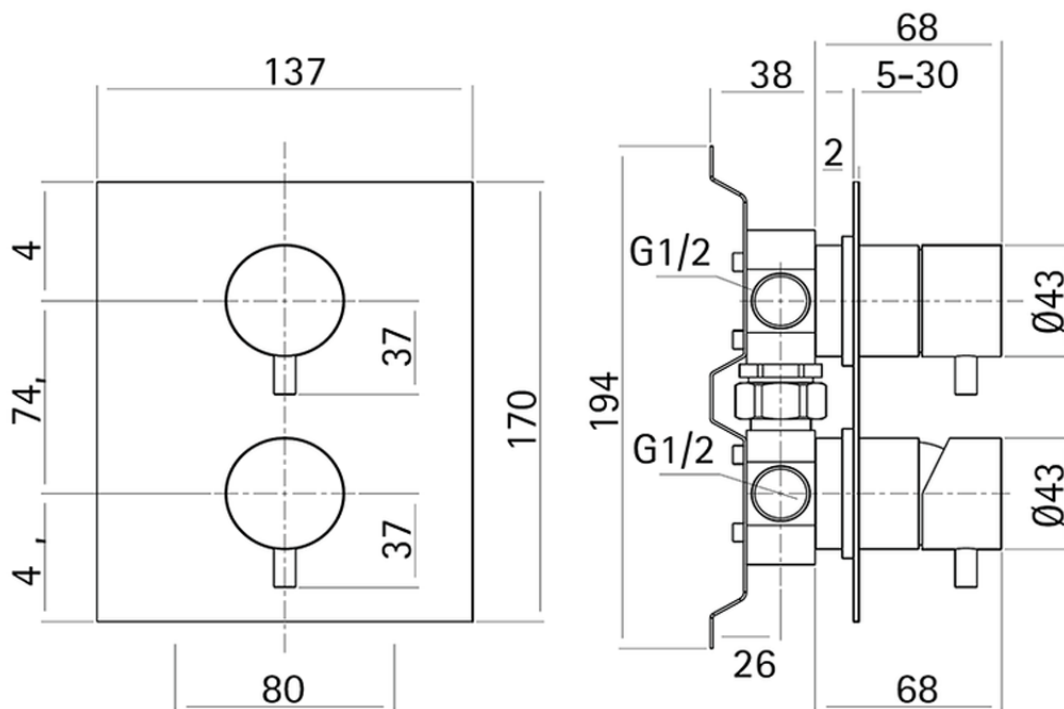

Concealed single lever bath-shower valve LYNOX\_LX000214

LX000214

<https://en.huberitalia.com/concealed-single-lever-bath-shower-valve-lynox-lx000214>

2026-05-17