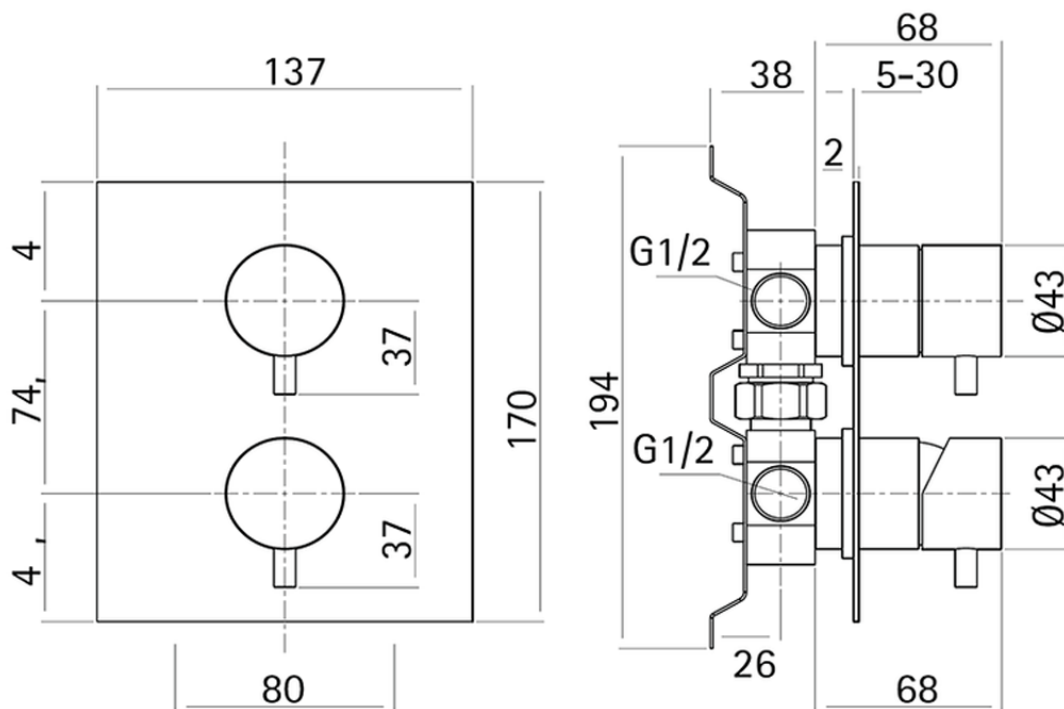

Concealed single lever bath-shower valve LYNOX\_LX000214

LX000214

<https://en.huberitalia.com/concealed-single-lever-bath-shower-valve-lynox-lx000214>

2026-06-13