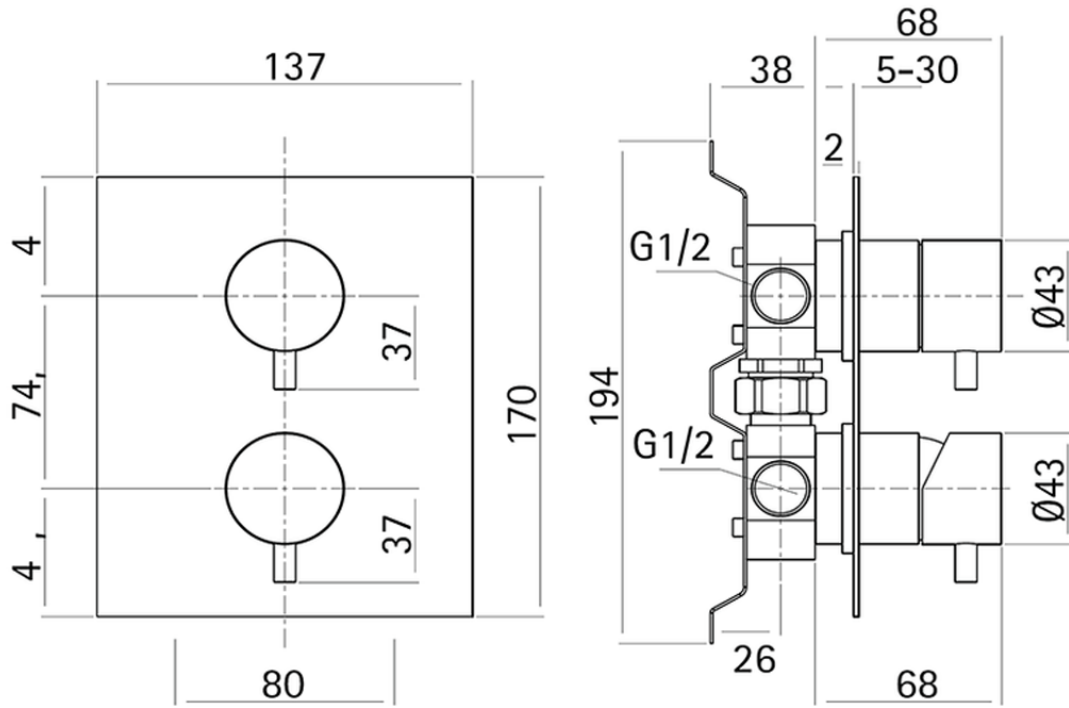

Concealed single lever bath-shower valve LYNOX\_LX000214

LX000214

<https://en.huberitalia.com/concealed-single-lever-bath-shower-valve-lynnox-lx000214>

2026-04-06