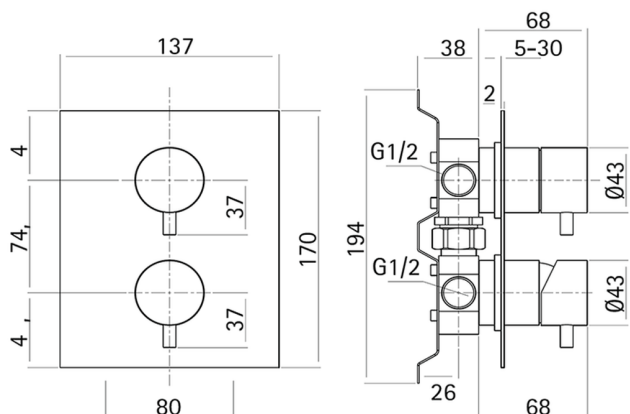

CHARACTERISTICS

Cartridge Spare Parts **ZZ96779000**

35 mm Cartridge

Installation **Concealed**