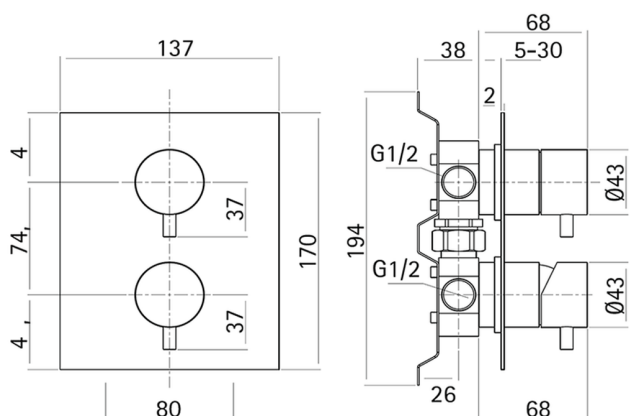

Concealed single lever bath-shower valve LYNOX_LX000214

MODEL **LX000214**

Concealed single lever bath-shower valve, with concealed part, 2-Way rotating diverter, Inox AISI 316L

AVAILABLE FINISHINGS

D1 D1 Brushed Inox

CHARACTERISTICS

Cartridge Spare Parts **ZZ96779000**

35 mm Cartridge

Installation **Concealed**

2026-04-26