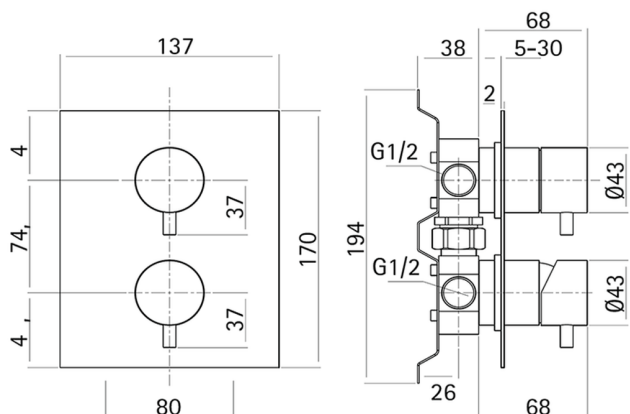

Concealed single lever bath-shower valve LYNOX_LX000214

MODEL **LX000214**

Concealed single lever bath-shower valve, with concealed part, 2-Way rotating diverter, Inox AISI 316L

AVAILABLE FINISHINGS

D1 D1 Brushed Inox

CHARACTERISTICS

Cartridge Spare Parts **ZZ96779000**

35 mm Cartridge

Installation **Concealed**

2026-04-06