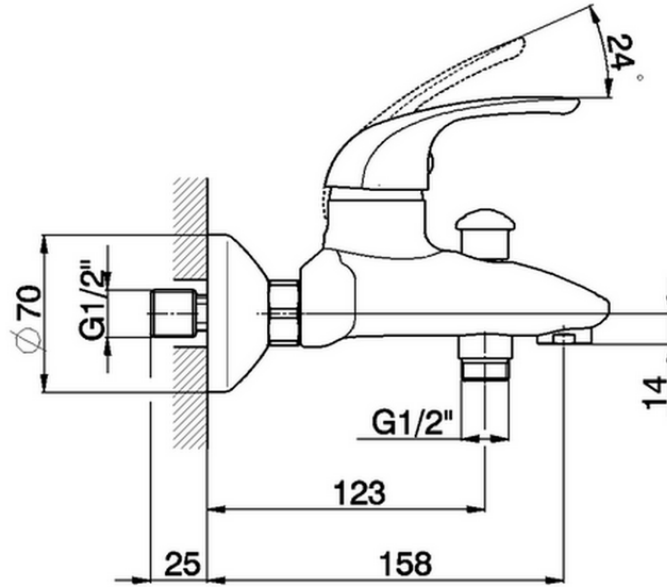

Single lever bath mixer NORMA_NM000130

NM000130

<https://en.huberitalia.com/single-lever-bath-mixer-norma-nm000130>

2026-04-08