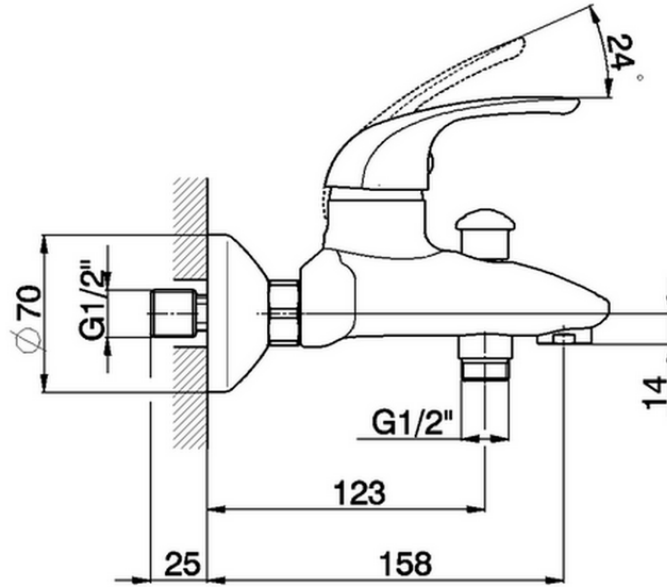

Single lever bath mixer NORMA_NM000130

NM000130

<https://en.huberitalia.com/single-lever-bath-mixer-norma-nm000130>

2026-05-16