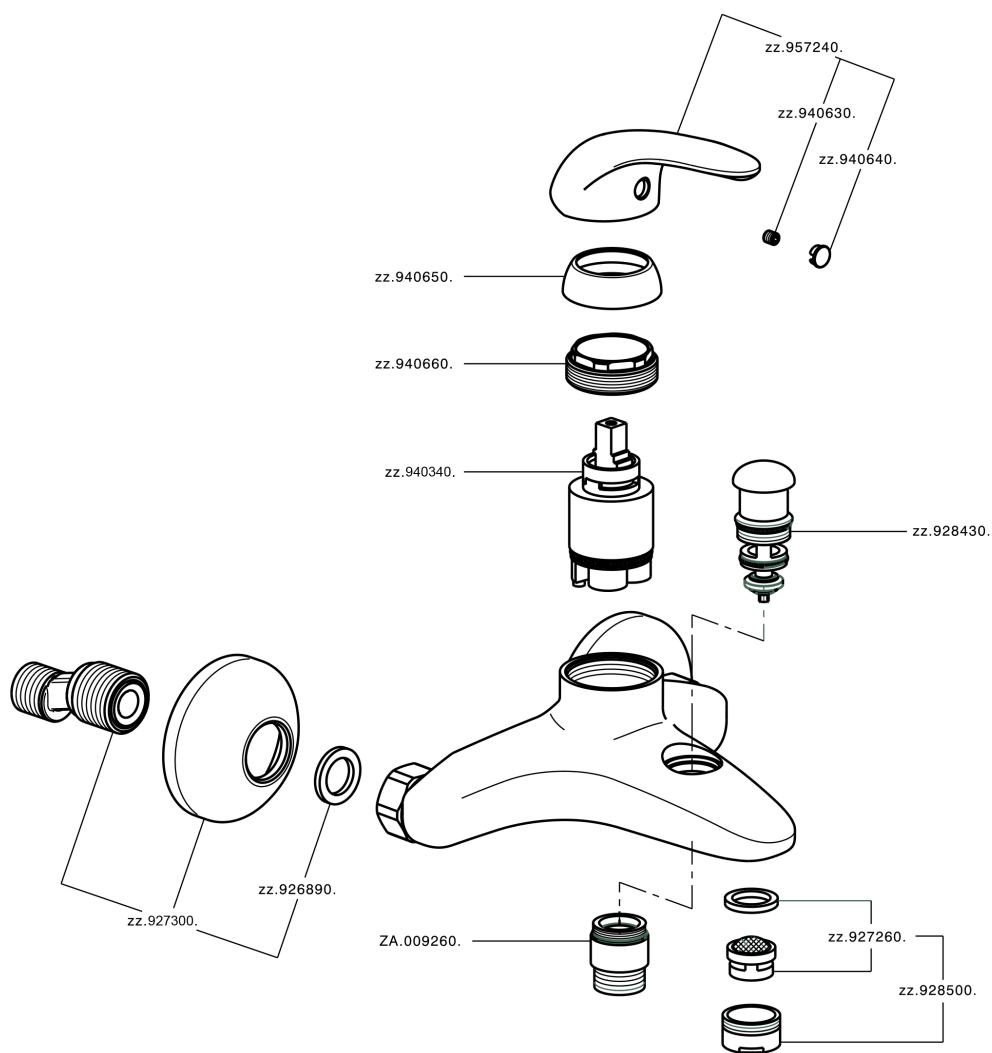

Single lever bath mixer NORMA_NM000130

NM000130

<https://en.huberitalia.com/single-lever-bath-mixer-norma-nm000130>

2026-06-06