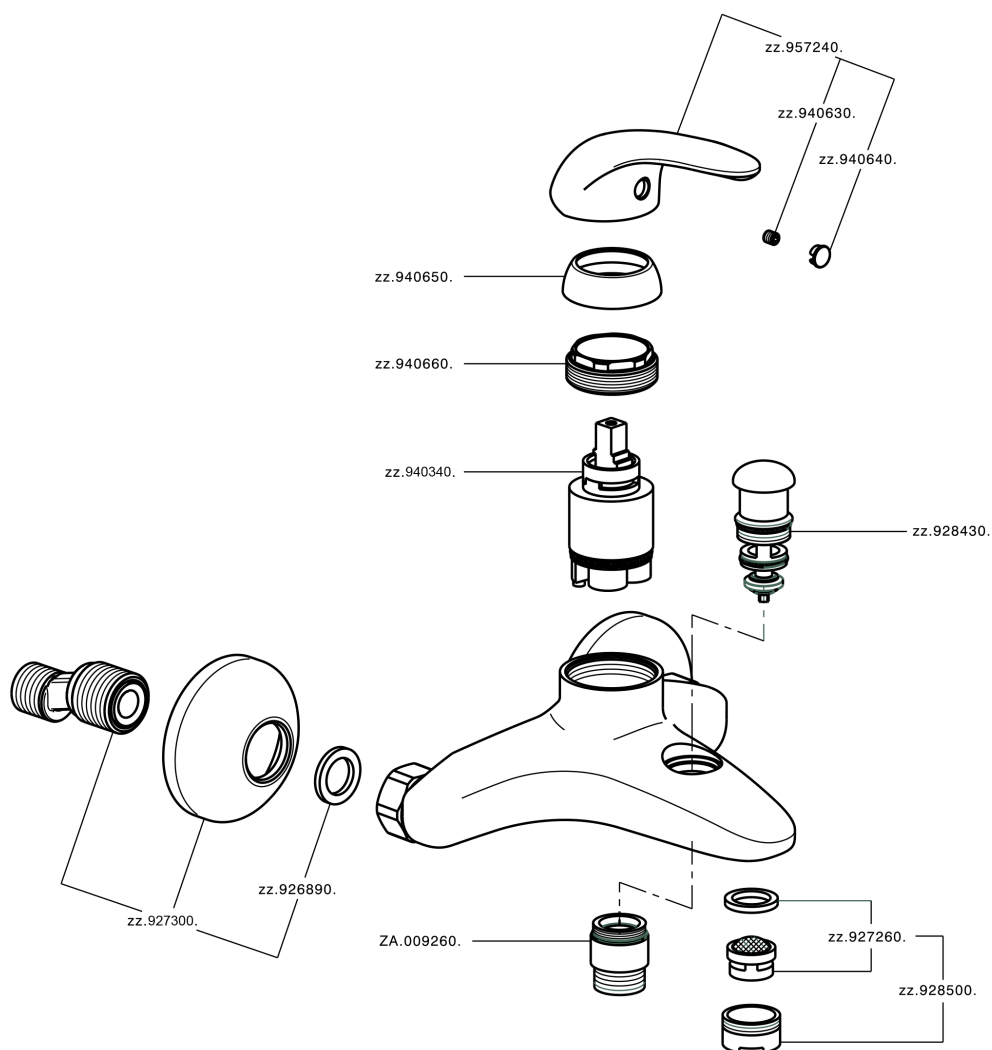

Single lever bath mixer NORMA_NM000130

NM000130

<https://en.huberitalia.com/single-lever-bath-mixer-norma-nm000130>

2026-04-09