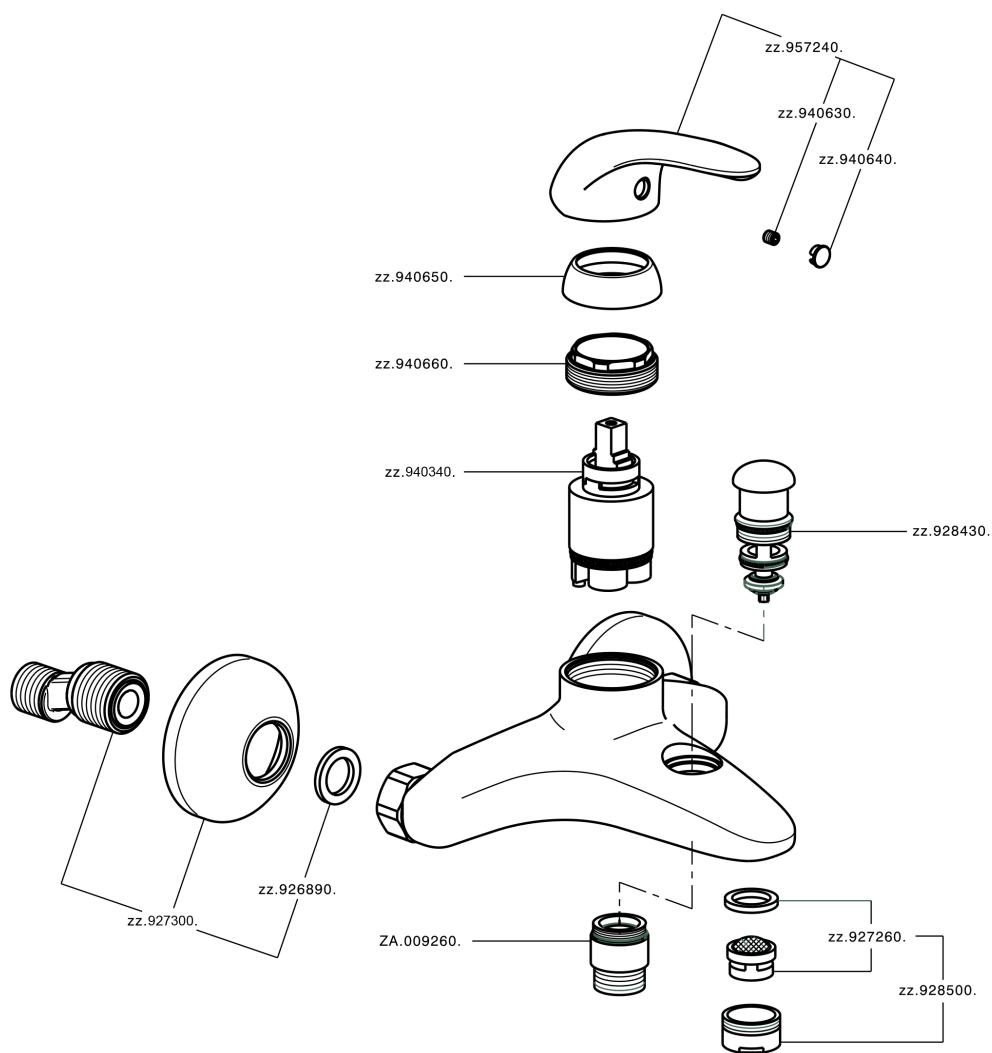

## Single lever bath mixer NORMA\_NM000130

NM000130

<https://en.huberitalia.com/single-lever-bath-mixer-norma-nm000130>

2026-05-16