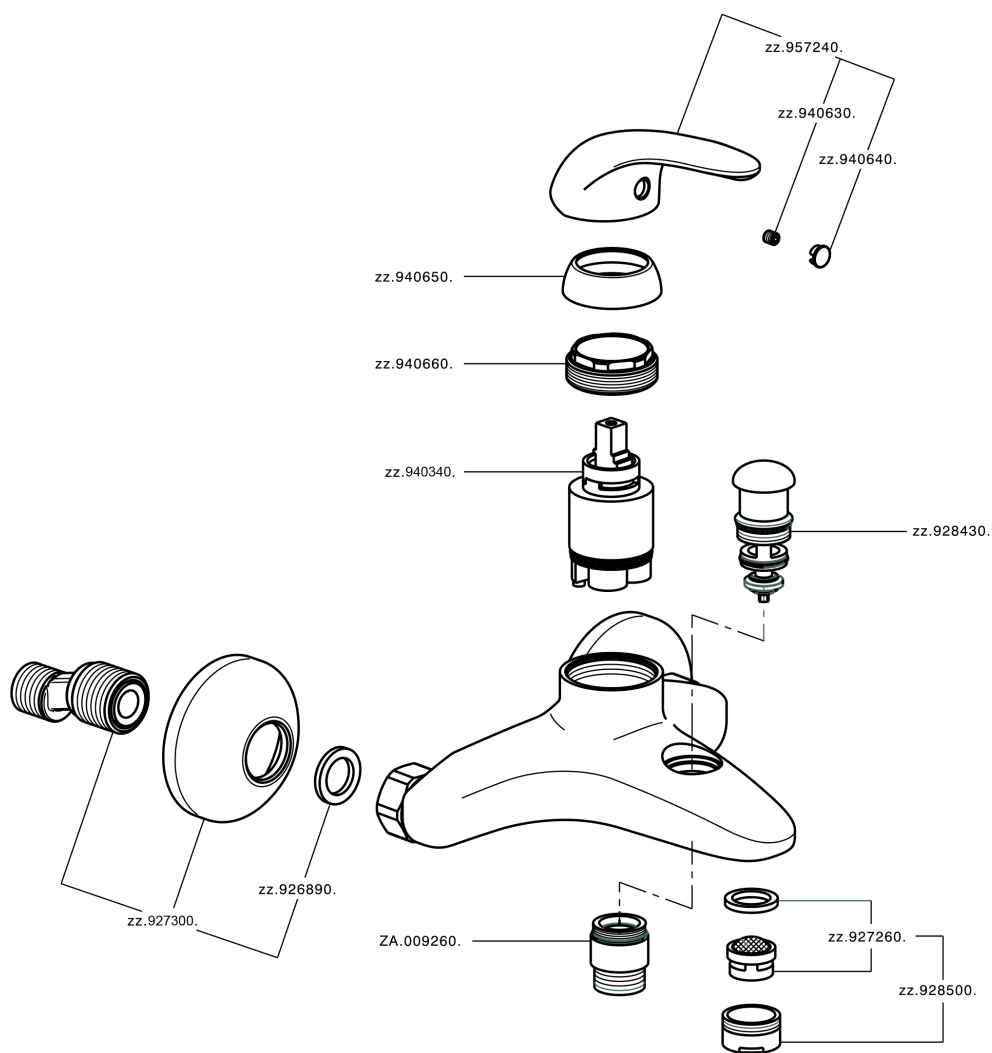

Single lever bath mixer NORMA_NM000130

MODEL **NM000130**

Single lever bath mixer, without shower set, 1/2" M flexible connection

AVAILABLE FINISHINGS

CHARACTERISTICS

Cartridge Spare Parts **ZZ94034000**

35 mm Cartridge

Single lever bath mixer NORMA_NM000130

NM000130

<https://en.huberitalia.com/single-lever-bath-mixer-norma-nm000130>

2026-05-16