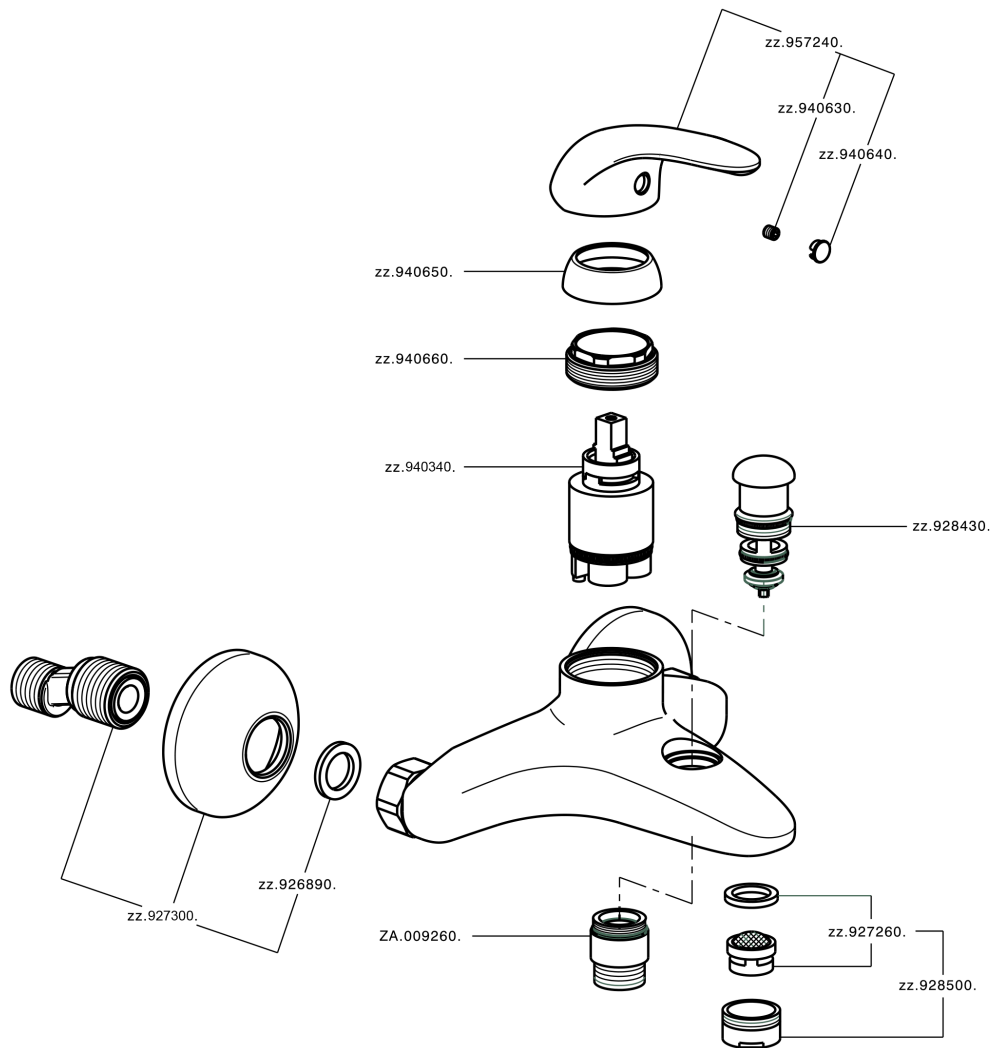

Single lever bath mixer NORMA_NM000130

MODEL **NM000130**

Single lever bath mixer, without shower set, 1/2" M flexible connection

AVAILABLE FINISHINGS

CHARACTERISTICS

Cartridge Spare Parts **ZZ94034000**

35 mm Cartridge

Single lever bath mixer NORMA_NM000130

NM000130

<https://en.huberitalia.com/single-lever-bath-mixer-norma-nm000130>

2026-04-06