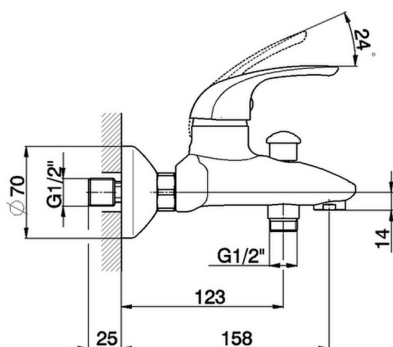

Single lever bath mixer NORMA_NM000130

MODEL **NM000130**

Single lever bath mixer, without shower set, 1/2" M flexible connection

AVAILABLE FINISHINGS

CHARACTERISTICS

Cartridge Spare Parts **ZZ94034000**

35 mm Cartridge

Single lever bath mixer NORMA_NM000130

NM000130

<https://en.huberitalia.com/single-lever-bath-mixer-norma-nm000130>

2026-05-16