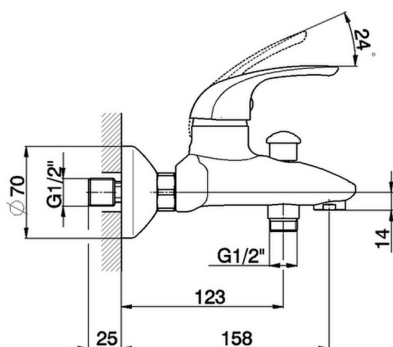

Single lever bath mixer NORMA_NM000130

MODEL **NM000130**

Single lever bath mixer, without shower set, 1/2" M flexible connection

AVAILABLE FINISHINGS

CHARACTERISTICS

Cartridge Spare Parts **ZZ94034000**

35 mm Cartridge

Single lever bath mixer NORMA_NM000130

NM000130

<https://en.huberitalia.com/single-lever-bath-mixer-norma-nm000130>

2026-04-06