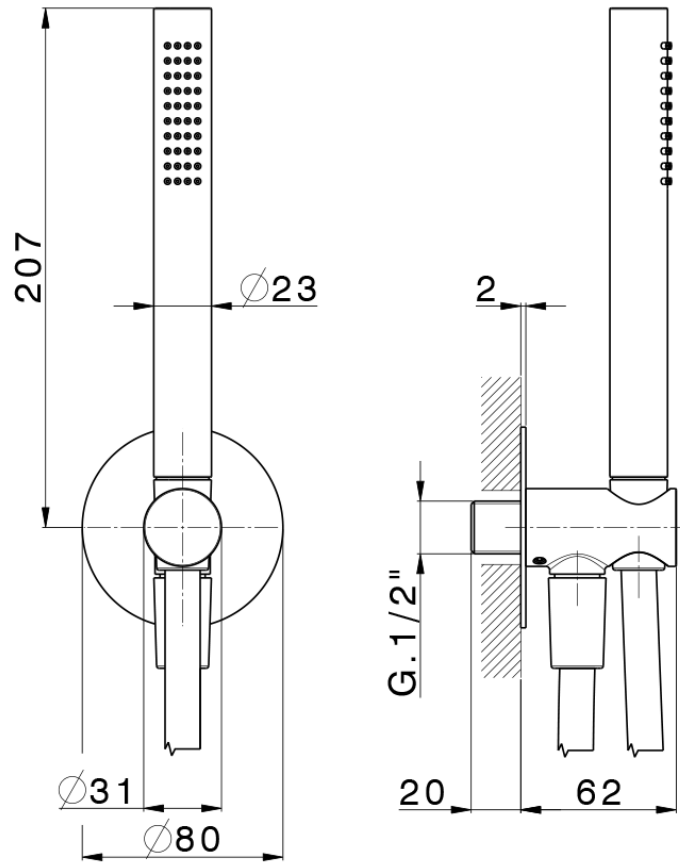

Shower set with wall elbow PUSH&SHOWER\_SS0G5100

SS0G5100

<https://en.huberitalia.com/shower-set-with-wall-elbow-pushshower-ss0g5100>

2026-04-05