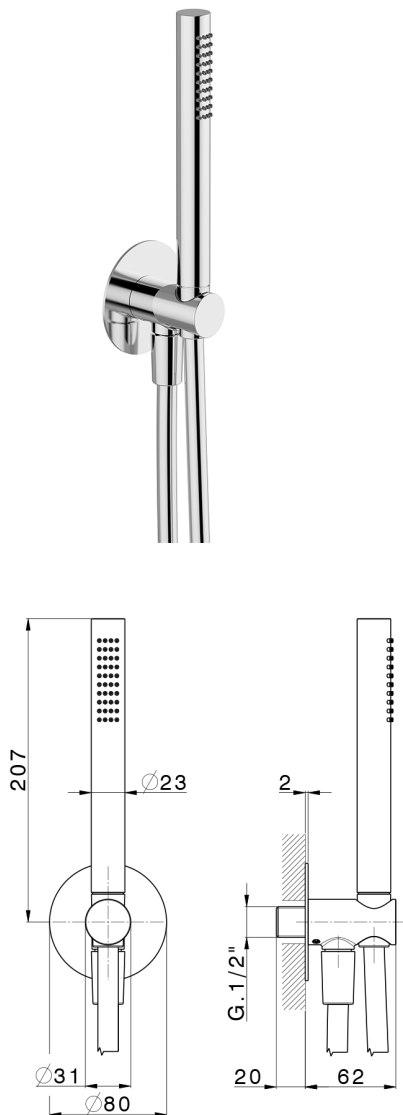

Shower set with wall elbow PUSH&SHOWER_SS0G5100

MODEL **SS0G5100**

Shower set with wall elbow, wall mounted handshower holder, Brass one spray handshower D.23mm, Ø80 mm round rosette, 150cm smooth SUPREME flexible hose

AVAILABLE FINISHINGS

-  **21** 21 Chrome
-  **24** 24 Gold
-  **26** 26 Old Copper
-  **2B** 2B Polished Nickel
-  **2F** 2F Brushed Nickel
-  **2W** 2W Brushed Gold
-  **3W** 3W Brushed Black Titanium
-  **5G** 5G Rose Gold
-  **40** 40 Matt Black