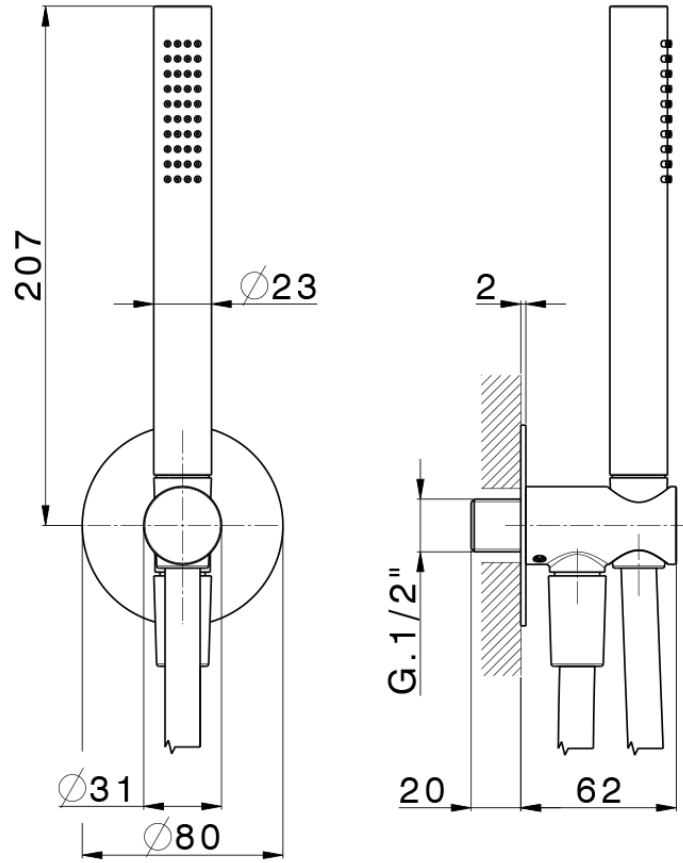

Shower set with wall elbow PUSH&SHOWER_SS0G5100

SS0G5100

<https://en.huberitalia.com/shower-set-with-wall-elbow-pushshower-ss0g5100>

2026-04-06