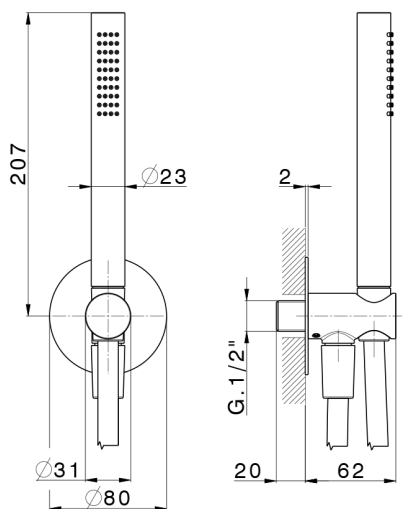

Shower set with wall elbow PUSH&SHOWER_SS0G5100

MODEL **SS0G5100**

Shower set with wall elbow, wall mounted handshower holder, Brass one spray handshower D.23mm, Ø80 mm round rosette, 150cm smooth SUPREME flexible hose