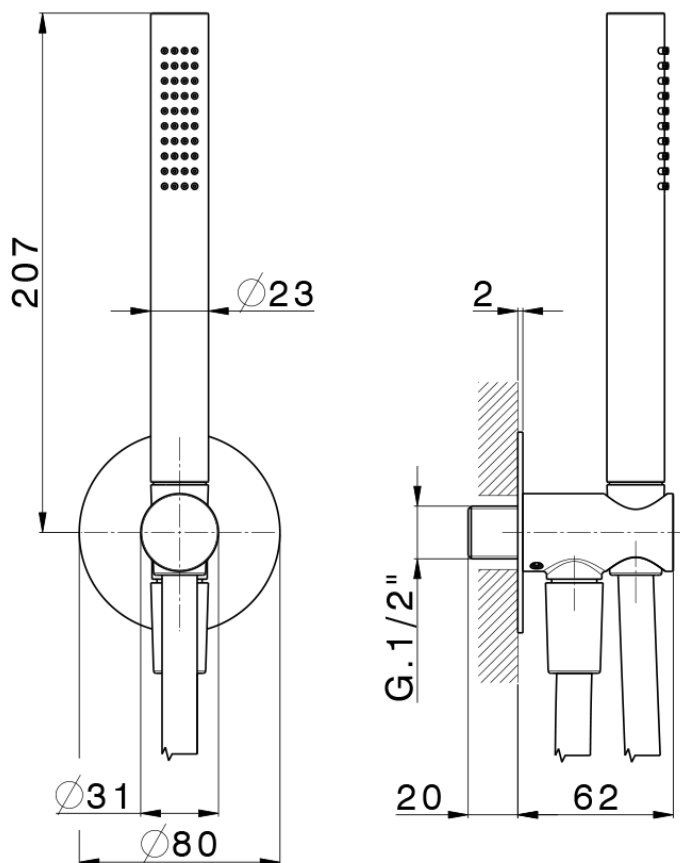

Shower set with wall elbow PUSH&SHOWER_SS0G5100

SS0G5100

<https://en.huberitalia.com/shower-set-with-wall-elbow-pushshower-ss0g5100>

2026-05-30