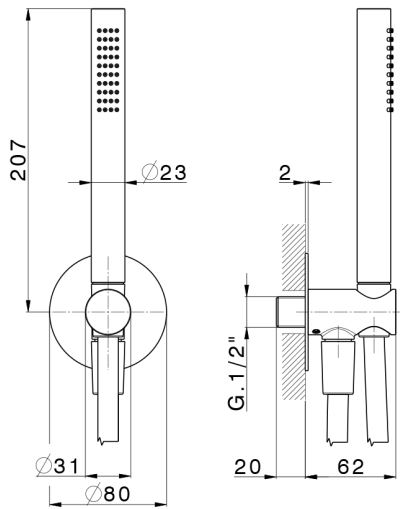

Shower set with wall elbow PUSH&SHOWER_SS0G5100

MODEL **SS0G5100**

Shower set with wall elbow, wall mounted handshower holder, Brass one spray handshower D.23mm, Ø80 mm round rosette, 150cm smooth SUPREME flexible hose