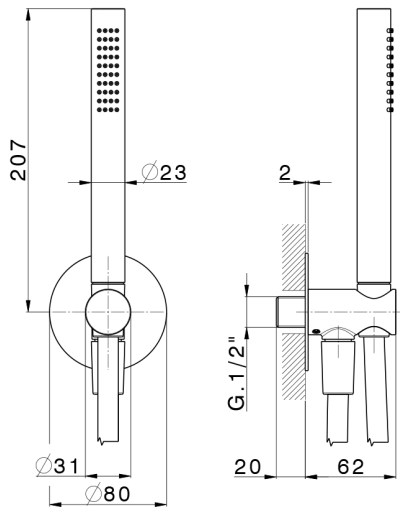

## Shower set with wall elbow PUSH&SHOWER\_SS0G5100

MODEL **SS0G5100**

Shower set with wall elbow, wall mounted handshower holder, Brass one spray handshower D.23mm, Ø80 mm round rosette, 150cm smooth SUPREME flexible hose