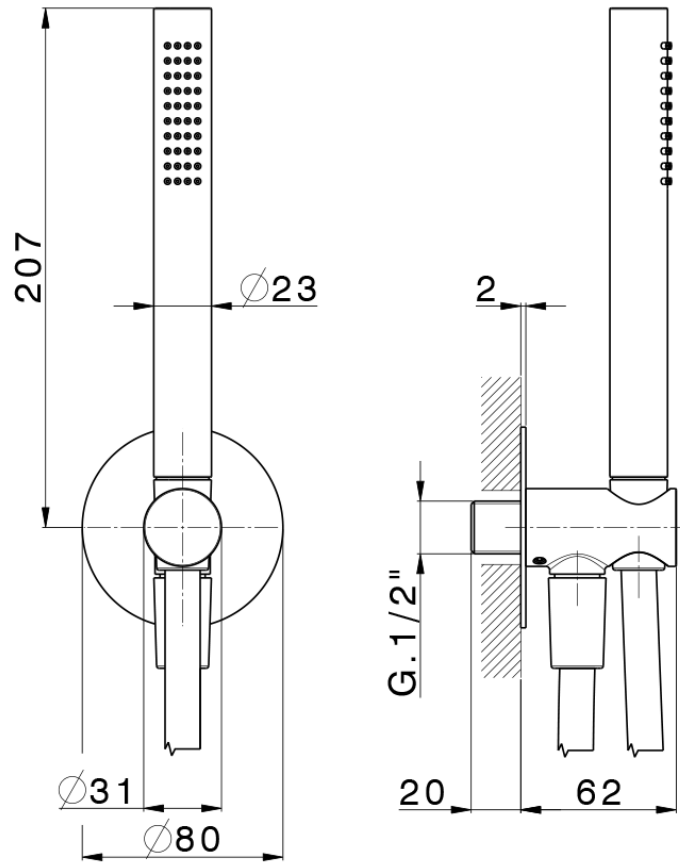

Shower set with wall elbow PUSH&SHOWER_SS0G5100

SS0G5100

<https://en.huberitalia.com/shower-set-with-wall-elbow-pushshower-ss0g5100>

2026-06-24