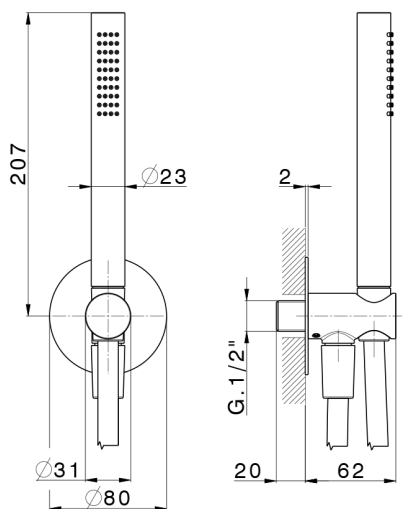

## Shower set with wall elbow PUSH&SHOWER\_SS0G5100

MODEL **SS0G5100**

Shower set with wall elbow, wall mounted handshower holder, Brass one spray handshower D.23mm, Ø80 mm round rosette, 150cm smooth SUPREME flexible hose