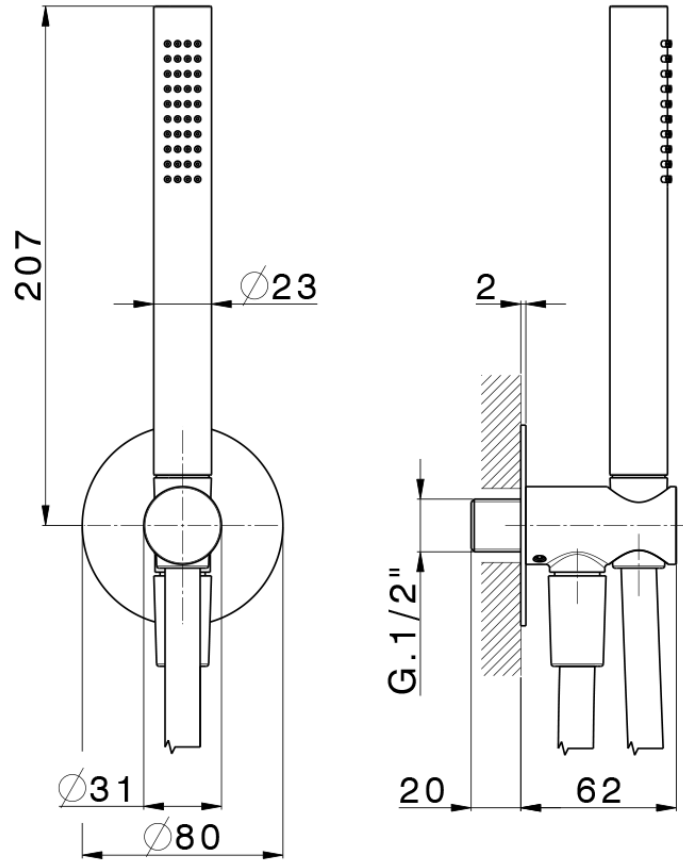

Shower set with wall elbow PUSH&SHOWER\_SS0G5100

SS0G5100

<https://en.huberitalia.com/shower-set-with-wall-elbow-pushshower-ss0g5100>

2026-04-08