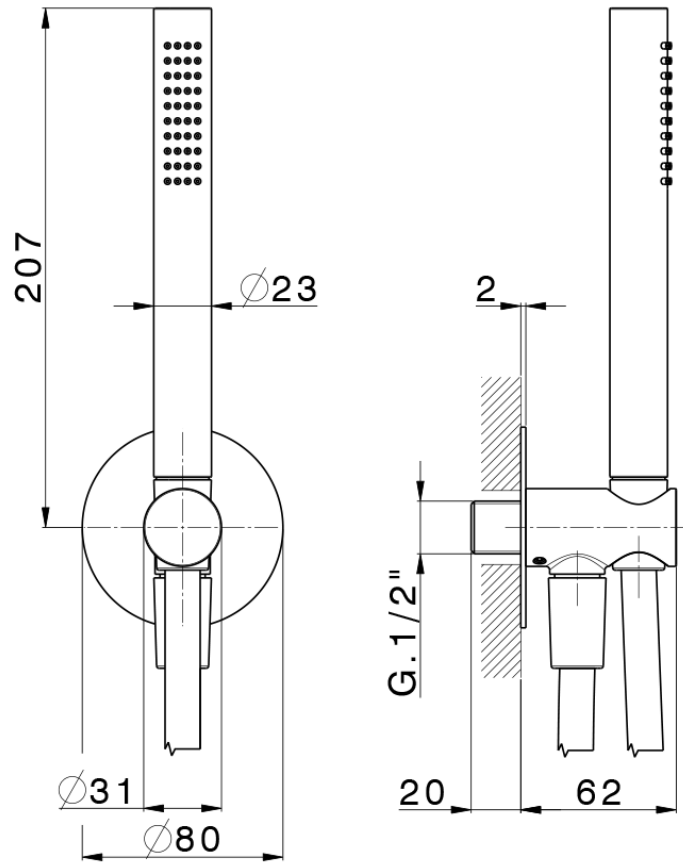

Shower set with wall elbow PUSH&SHOWER_SS0G5100

SS0G5100

<https://en.huberitalia.com/shower-set-with-wall-elbow-pushshower-ss0g5100>

2026-05-02