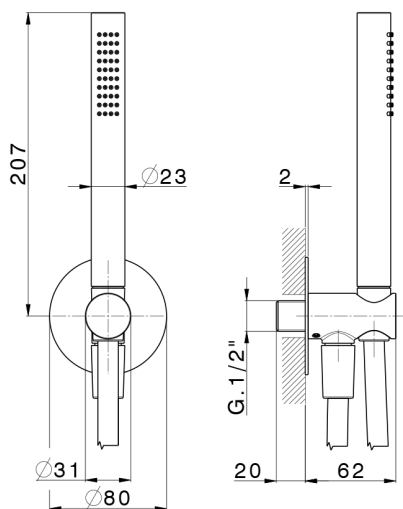

Shower set with wall elbow PUSH&SHOWER_SS0G5100

MODEL **SS0G5100**

Shower set with wall elbow, wall mounted handshower holder, Brass one spray handshower D.23mm, Ø80 mm round rosette, 150cm smooth SUPREME flexible hose