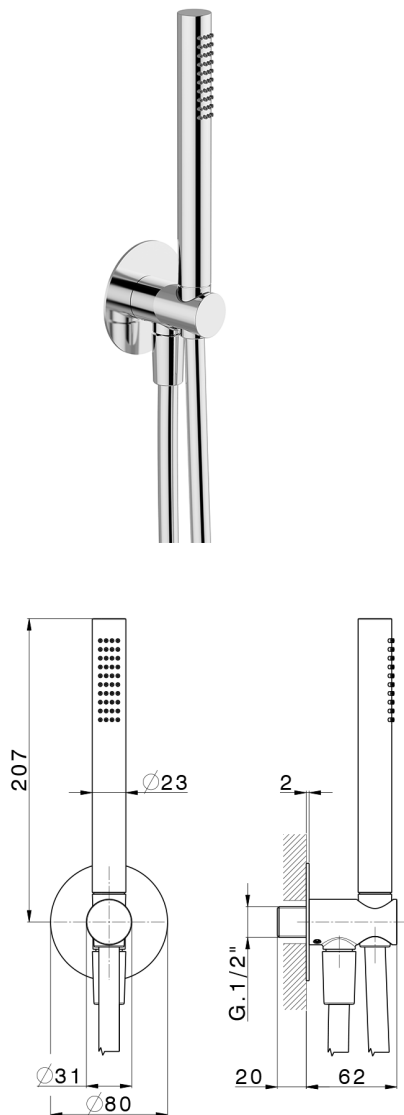

## Shower set with wall elbow PUSH&SHOWER\_SS0G5100

MODEL **SS0G5100**

Shower set with wall elbow, wall mounted handshower holder, Brass one spray handshower D.23mm, Ø80 mm round rosette, 150cm smooth SUPREME flexible hose

### AVAILABLE FINISHINGS

-  **21** 21 Chrome
-  **24** 24 Gold
-  **26** 26 Old Copper
-  **2B** 2B Polished Nickel
-  **2F** 2F Brushed Nickel
-  **2W** 2W Brushed Gold
-  **3W** 3W Brushed Black Titanium
-  **5G** 5G Rose Gold
-  **40** 40 Matt Black