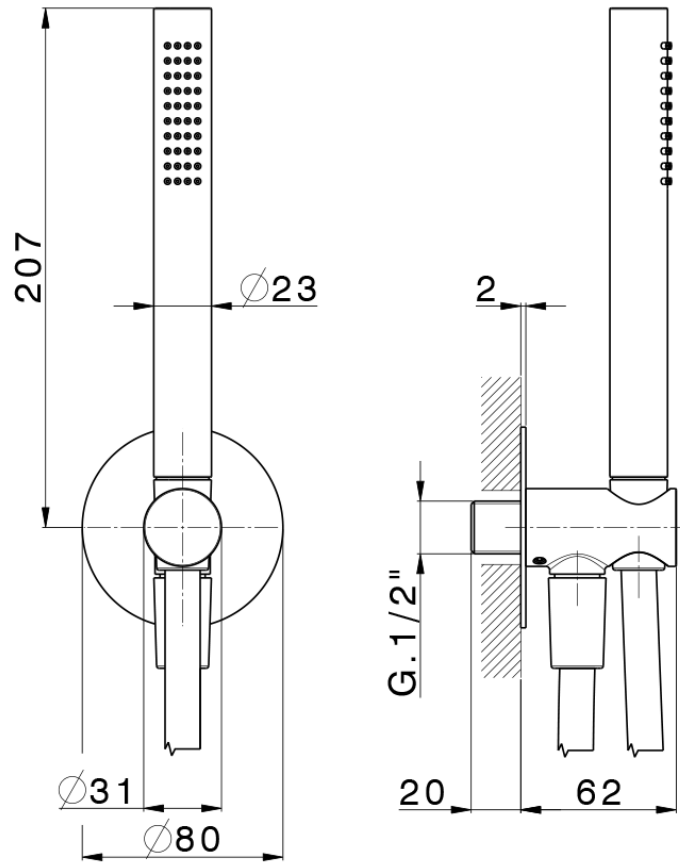

Shower set with wall elbow PUSH&SHOWER\_SS0G5100

SS0G5100

<https://en.huberitalia.com/shower-set-with-wall-elbow-pushshower-ss0g5100>

2026-06-13