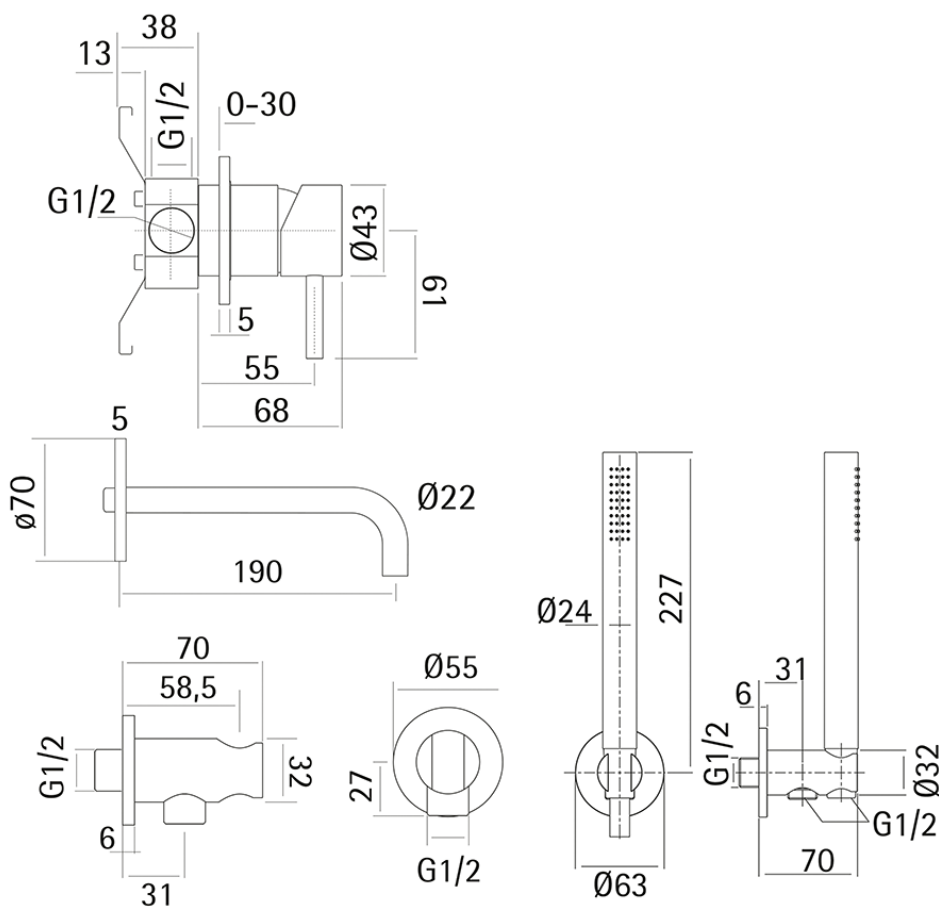

Concealed single lever bath mixer LYNOX_LX001101

LX001101

<https://en.huberitalia.com/concealed-single-lever-bath-mixer-lynnox-lx001101>

2024-11-15