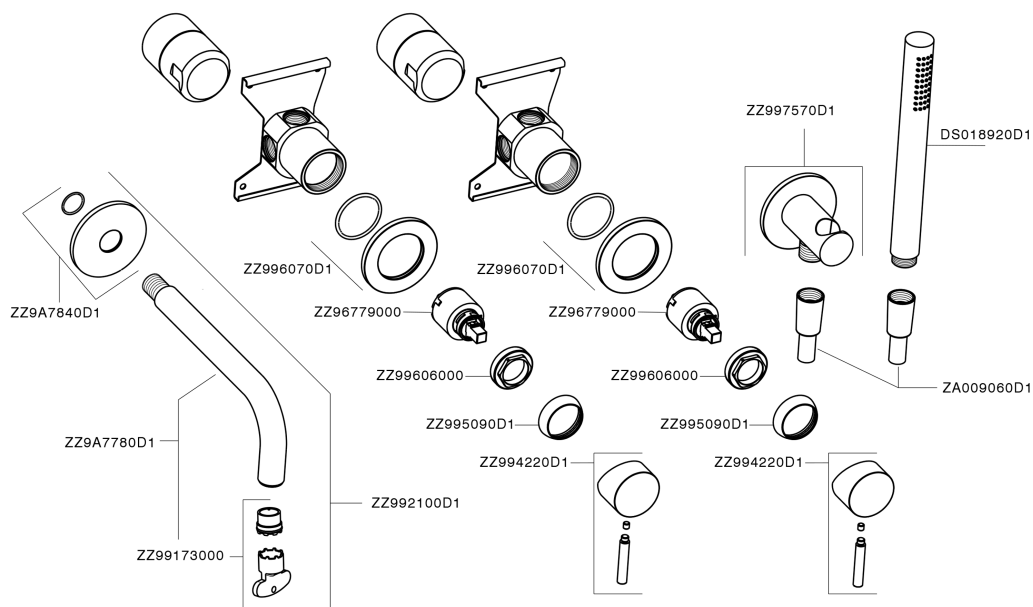

Concealed single lever bath mixer LYNOX_LX001101

LX001101

<https://en.huberitalia.com/concealed-single-lever-bath-mixer-lynnox-lx001101>

2024-11-15