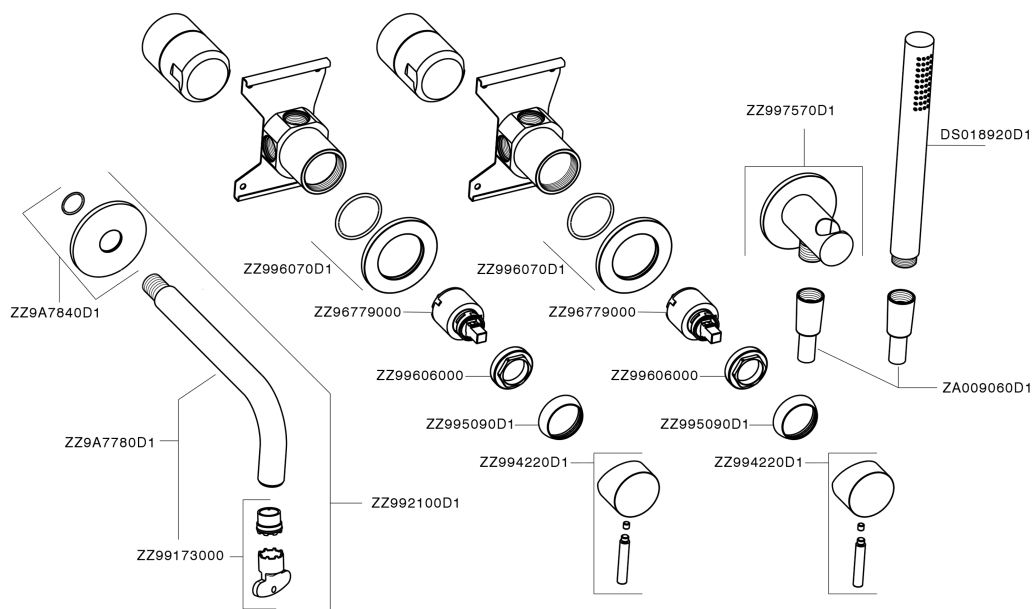

## Concealed single lever bath mixer LYNOX\_LX001101

MODEL **LX001101**

Concealed single lever bath mixer, automatic diverter, D.22 mm INOX minimalistic one spray handshower, deck mounted spout, Innox AISI 316L

AVAILABLE FINISHINGS

**D1** D1 Brushed Inox

CHARACTERISTICS

Cartridge Spare Parts **ZZ96779000**

## Concealed single lever bath mixer LYNOX\_LX001101

LX001101

<https://en.huberitalia.com/concealed-single-lever-bath-mixer-lynnox-lx001101>

2024-11-15