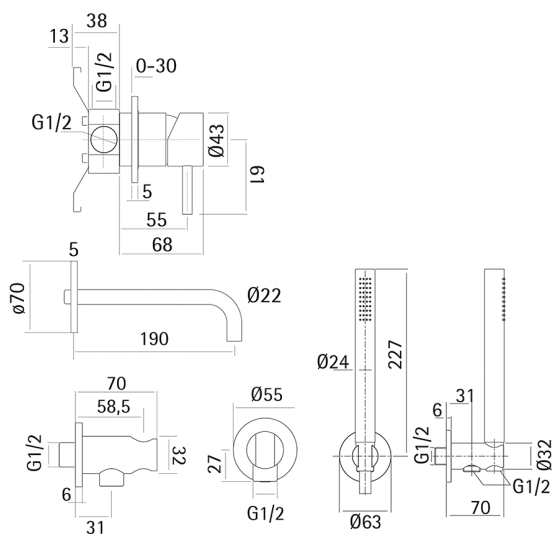

## Concealed single lever bath mixer LYNOX\_LX001101

MODEL **LX001101**

Concealed single lever bath mixer, automatic diverter, D.22 mm INOX minimalistic one spray handshower, deck mounted spout, Innox AISI 316L

AVAILABLE FINISHINGS

**D1** D1 Brushed Inox

CHARACTERISTICS

Cartridge Spare Parts **ZZ96779000**

## Concealed single lever bath mixer LYNOX\_LX001101

LX001101

<https://en.huberitalia.com/concealed-single-lever-bath-mixer-lynnox-lx001101>

2024-11-15