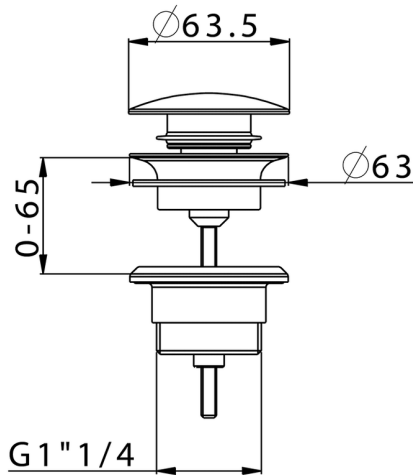

1"1/4 click clack drain for basin mixer COMPONENTS_ZB001780

MODEL **ZB001780**

1"1/4 click clack drain for basin mixer, for overflow bath drain system

AVAILABLE FINISHINGS

-  **21** 21 Chrome
-  **2P** 2P Rose Gold
-  **2Q** 2Q Black Titanium
-  **40** 40 Matt Black
-  **4Q** 4Q Matt White