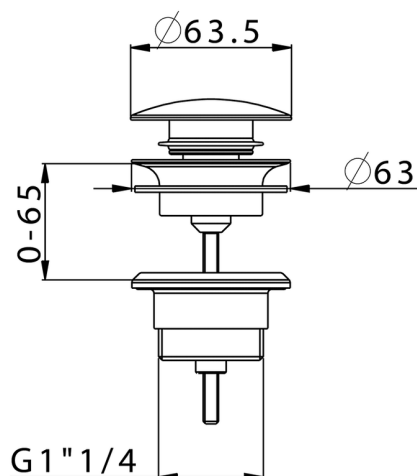

1"1/4 click clack drain for basin mixer COMPONENTS_ZB001780

MODEL **ZB001780**

1"1/4 click clack drain for basin mixer, for overflow bath drain system

AVAILABLE FINISHINGS

-  **21** 21 Chrome
-  **2P** 2P Rose Gold
-  **2Q** 2Q Black Titanium
-  **40** 40 Matt Black
-  **4Q** 4Q Matt White