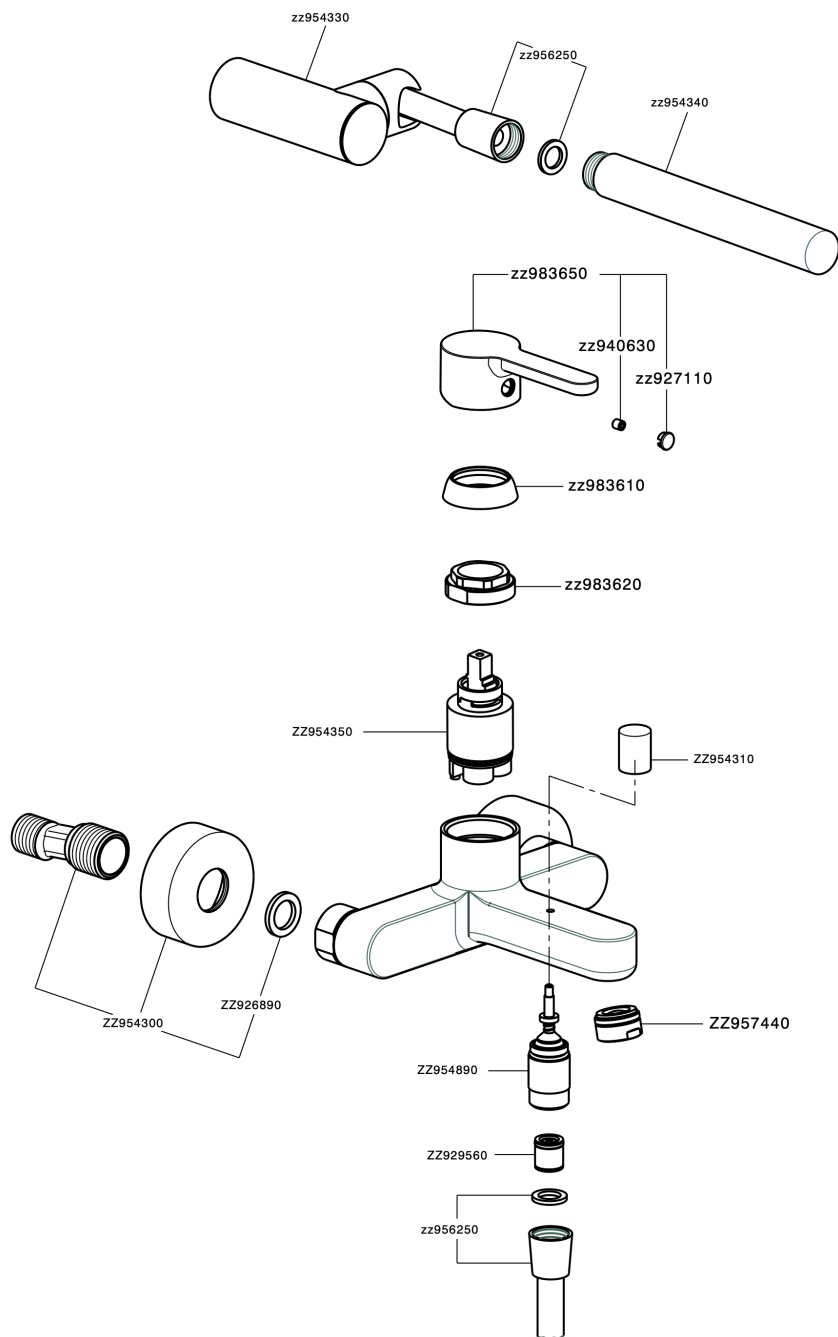

## Single lever bath mixer, with shower set H2\_H2000123

MODEL **H2000123**

Single lever bath mixer, with shower set, wall mounted adjustable handshower bracket, ABS D.26 mm minimalistic one spray handshower, Brass 150 cm flexible hose

AVAILABLE FINISHINGS

CHARACTERISTICS

Cartridge Spare Parts **ZZ95435000**

**35 mm Cartridge**

### EcoStop

EcoStop feature limits water flow to approximately 50% of maximum output with one point of resistance on setting. Push slightly past the middle stop only when full water output is required. This will save water up to 50%.

## Single lever bath mixer, with shower set H2\_H2000123

H2000123

<https://en.huberitalia.com/single-lever-bath-mixer-with-shower-set-h2-h2000123>

2025-01-05