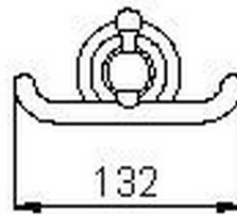

## Hanger CROISSETTE\_4010.01H.

4010.01H.

<https://en.huberitalia.com/hanger-croisette-4010-01h>

2025-01-15