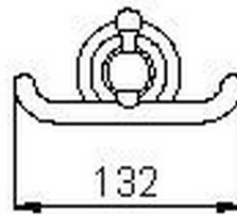

## Hanger CROISSETTE\_4010.01H.

4010.01H.

<https://en.huberitalia.com/hanger-croisette-4010-01h>

2024-12-04