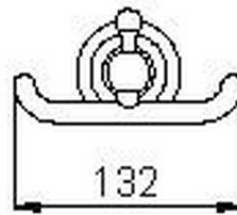

## Hanger CROISETTE\_4010.01H.

4010.01H.

<https://en.huberitalia.com/hanger-croisette-4010-01h>

2025-01-15